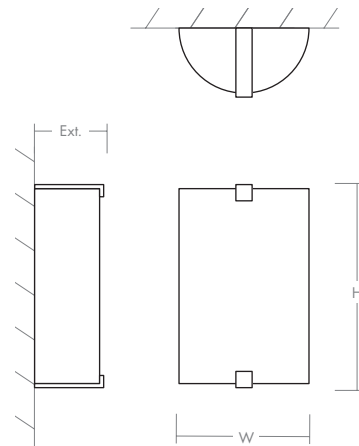

SIREN Wall Sconce
3-563-xxx

oxygen

FIXTURE TYPE _____ LOCATION _____
 PROJECT _____ DATE _____

-14 Polished Chrome

-24 Satin Nickel

Diffusers:

-1 White Opal Glass

-2 Matte White Acrylic

- LIGHT SOURCE** 1 x 10.1W LED, 3000K, CRI 90
- LUMINAIRE POWER** 12.3W at 120V
- RATED LIFE** 60000 hr RL
- OPTIONAL COLOR TEMPERATURES** 2700K, 3500K, 4000K
- LUMEN OUTPUT** Delivered: (-1) Glass: 980 lm (LM-79)
(-2) Acrylic: 1006 lm (LM-79)
- INPUT VOLTAGE** 120V TO 277V AC, 50/60Hz
- DRIVER OUTPUT** 350mA, 14.7W max power
- DIMMING** TRIAC and ELV dimming at 120V AC;
0-10V dimming, 100% to 1% current output
- CONSTRUCTION** Plated Steel and Acrylic /or Glass
- DIFFUSER / METAL FINISHES** (-114) White Opal Glass / Polished Chrome
(-124) White Opal Glass / Satin Nickel
(-214) Matte White Acrylic / Polished Chrome
(-224) Matte White Acrylic / Satin Nickel
- MOUNTING** 4" Octagonal J-Box
- STANDARDS** UL Dry/Damp listed, ADA Compliant, Conforms to
UL STD 1598, Certified CAN/CSA STD C22.2 No 250.0

DIMENSIONS

- W:** 7.75"
- H:** 12.50"
- Ext:** 4.00"
- M.C:** 6.30" From top of fixture

Order example for standard fixture:
3-563-124 (x- Voltage - xxx-Sequence # - x-Diffuser - xx-Finish)
 3: 120V to 277V
 Order example for optional color temperatures: **3-563-27124**
 27: 2700K, 35: 3500K, 40: 4000K