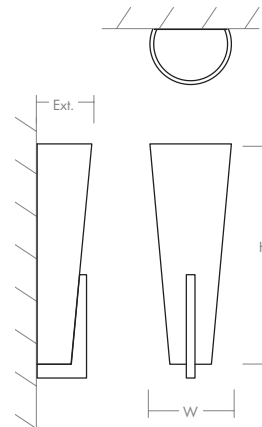

-6 Silver Cloth Acrylic

LIGHT SOURCE 1 x 10.1W LED, 3000K, CRI 90

LUMINAIRE POWER 13.3W at 120V

RATED LIFE 60000 hr RL

OPTIONAL COLOR TEMPERATURES 2700K, 3500K, 4000K

LUMEN OUTPUT Delivered: (-1) Glass: 1007 lm (LM-79)
 (-2) Acrylic: 983 lm (LM-79)
 (-6) Acrylic: 553 lm (LM-79)

DIMENSIONS
W: 5.88"
H: 17.00"
Ext: 4.00"
M.C: 6.50" From top of fixture

MOUNTING 4" Octagonal J-Box

STANDARDS ETL Dry/Damp listed, ADA Compliant, Conforms to UL STD 1598, Certified CAN/CSA, STD C22.2 No 250.0.

Order example for standard fixture:
3-589-624 (x- Voltage - xxx-Sequence # - x-Diffuser - xx-Finish)
3: 120V to 277V
 Order example for optional color temperatures: **3-589-27624**
27: 2700K, **35:** 3500K, **40:** 4000K