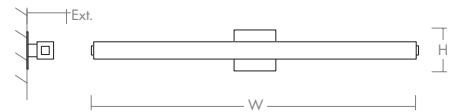

ADELPHI Vanity
3-536-xx

oxygen

FIXTURE TYPE _____ LOCATION _____
PROJECT _____ DATE _____

-22 Oiled Bronze

-24 Satin Nickel

-40 Aged Brass

- LIGHT SOURCE** 2 x 11.7W LED, 3000K, CRI 90
- LUMINAIRE POWER** 28.0W at 120V
- RATED LIFE** 60000 hr RL
- OPTIONAL COLOR TEMPERATURES** 2700K, 3500K, 4000K
- LUMEN OUTPUT** Delivered: 2490 lm (LM-79)
- INPUT VOLTAGE** 120V to 277V AC, 50/60Hz
- DRIVER OUTPUT** 700mA, 29.4W max power
- DIMMING** TRIAC and ELV dimming at 120V AC; 0-10V dimming, 100% to 1% current output
- CONSTRUCTION** Plated Steel and Acrylic
- DIFFUSER** - Matte White Acrylic
- FINISHES** Oiled Bronze (-22), Satin Nickel (-24), Aged Brass (-40)
- MOUNTING** 4" Octagonal J-Box
- STANDARDS** UL Dry/Damp listed, ADA Compliant, Conforms to UL STD 1598, Certified CAN/CSA STD C22.2 No 250.0.

DIMENSIONS

- W:** 46.375"
- H:** 4.75"
- Ext:** 3.50"
- M.C:** 2.37" From top of fixture

Order example for standard fixture:
3-536-24 (x- Voltage - xxx-Sequence # - xx-Finish)
3: 120V to 277V
 Order example for optional color temperatures: **3-536-2724**
27: 2700K, **35:** 3500K, **40:** 4000K