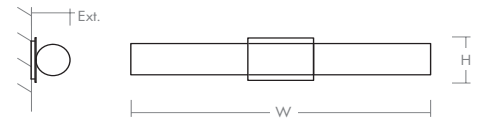

LIGHT SOURCE 2 x 12.1W LED, 3000K, CRI 90
LUMINAIRE POWER 28.7W at 120V
RATED LIFE 60000 hr RL
OPTIONAL COLOR TEMPERATURES 2700K, 3500K, 4000K
LUMEN OUTPUT Delivered: (-1) Glass: 2369 lm (LM-79)
 Acrylic: 2256 lm (LM-79)
INPUT VOLTAGE 120V to 277V AC, 50/60Hz
DRIVER OUTPUT 700mA, 29.4W max power
DIMMING TRIAC and ELV dimming at 120V AC;
 0-10V dimming, 100% to 1% current output
CONSTRUCTION Plated Steel and Acrylic or Glass
**DIFFUSER/
 METAL FINISHES** (-124) White Opal Glass/Satin Nickel
 (-140) White Opal Glass/Aged Brass
 (-24) Matte White Acrylic/Satin Nickel
 (-40) Matte White Acrylic/Aged Brass
MOUNTING 2" x 3" J-Box, 4" Octagonal J-Box,
 4" Square J-Box with a single device mud ring
STANDARDS UL Dry/Damp listed, ADA Compliant, CEC Title 24 Compliant,
 Conforms to UL STD 1598, Certified CAN/CSA STD C22.2 No 250.0.

DIMENSIONS

W: 30.75"
H: 4.75"
Ext: 4.00"
M.C: 2.38" From top of fixture

Order example for standard fixture:

3-588-24 (x- Voltage - xxx-Sequence # - xx-Finish)

3: 120V to 277V

Order example for optional color temperatures: **3-588-2724**