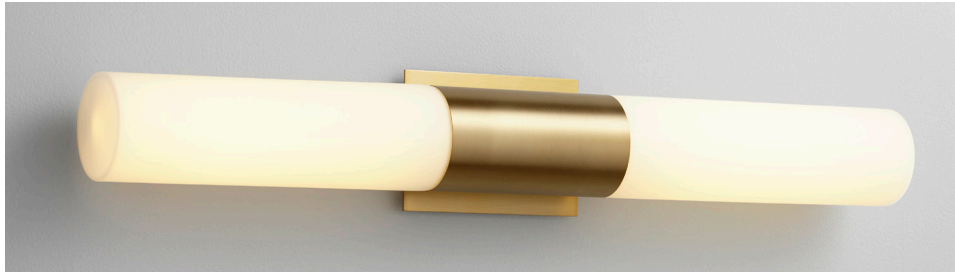

MAGNUM Vanity
3-588-xxx

oxygen

FIXTURE TYPE _____ LOCATION _____
PROJECT _____ DATE _____

-40 Aged Brass

-24 Satin Nickel

Diffusers:

-1 White Opal Glass

- Matte White Acrylic

LIGHT SOURCE 2 x 12.1W LED, 3000K, CRI 90
LUMINAIRE POWER 28.7W at 120V
RATED LIFE 60000 hr RL
OPTIONAL COLOR TEMPERATURES 2700K, 3500K, 4000K
LUMEN OUTPUT Delivered: (-1) Glass: 2369 lm (LM-79)
 Acrylic: 2256 lm (LM-79)
INPUT VOLTAGE 120V to 277V AC, 50/60Hz
DRIVER OUTPUT 700mA, 29.4W max power
DIMMING TRIAC and ELV dimming at 120V AC;
 0-10V dimming, 100% to 1% current output
CONSTRUCTION Plated Steel and Acrylic or Glass
**DIFFUSER/
 METAL FINISHES** (-124) White Opal Glass/Satin Nickel
 (-140) White Opal Glass/Aged Brass
 (-24) Matte White Acrylic/Satin Nickel
 (-40) Matte White Acrylic/Aged Brass
MOUNTING 2" x 3" J-Box, 4" Octagonal J-Box,
 4" Square J-Box with a single device mud ring
STANDARDS UL Dry/Damp listed, ADA Compliant, CEC Title 24 Compliant,
 Conforms to UL STD 1598, Certified CAN/CSA STD C22.2 No 250.0.

DIMENSIONS

W: 30.75"
H: 4.75"
Ext: 4.00"
M.C: 2.38" From top of fixture

Order example for standard fixture:

3-588-24 (x- Voltage - xxx-Sequence # - xx-Finish)

3: 120V to 277V

Order example for optional color temperatures: **3-588-2724**