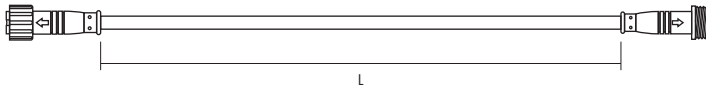

HELIOS-EXT

Flexible Extension, for use with Helios
Recessed Downlighting

Job Information		
Project Name		Type
Location		
Quantity		Date
Contact/Phone		
Notes		

Features

Connectivity

Male/Female jacks with twist and lock design to secure the connection.

Construction

Flexible 3 contact, 22 AWG, FT6 cable.

Compatible Fixtures

HELIOS series.

Description

The HELIOS-EXT is a flexible FT6 extension to be used with the HELIOS extension to extend the distance between the fixture and the driver.

Part No.	Length (L)
HELIOS-EXT-10-3W	10' (3m)
HELIOS-EXT-50-3W	50' (15m)

Notes: Accessories should be ordered separately. For additional options please consult your A-Line representative. Due to our continued efforts to improve our products, product specifications are subject to change without notice.