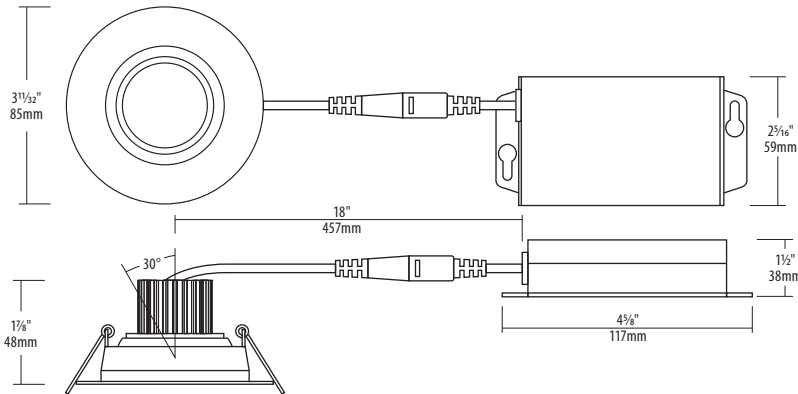

Notes: Accessories are sold separately. For additional options please consult your Liteline representative. Due to our continued efforts to improve our products, product specifications are subject to change without notice.

Ordering Guide

RA3-7G-DTW - 90	Trim Finish
	BK : Black BN : Brushed Nickel SL : Silver WH : White