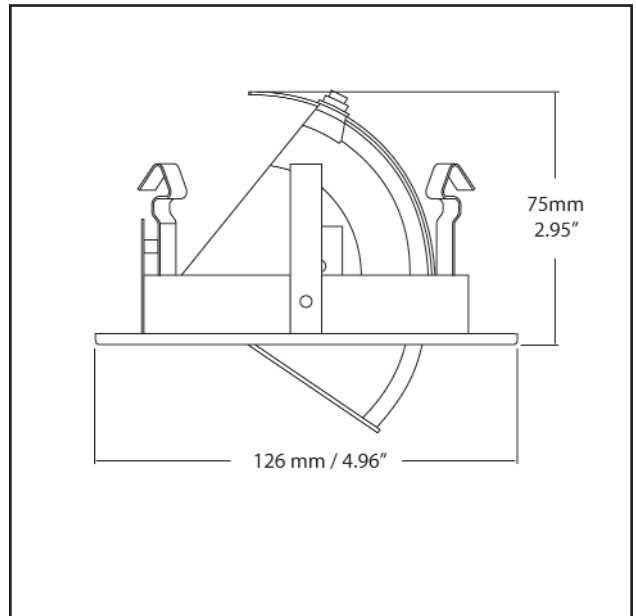

**4-INCH
ADJUSTABLE
TRIMS**

GR-TH24

PROJECT
FIXTURE TYPE
MODEL
LAMP
CONTACT/TELEPHONE

Specifications

Description

GR-TH24 metal retractable trim. Available in Black, White, Brush Nickel, Chrome and Polished Brass.

Lamp Wattage / Type

- Maximum 50W, 12V MR16.

Trim Material

Precision spun .040" die cast aluminum to reduce aperture glare.

Housing

Designed to use with all Liteline 4" Recessed Housings.

Dimensions & Ordering Guide

Model

- GR-TH24-BK
- GR-TH24-WH
- GR-TH24-BN
- GR-TH24-CH
- GR-TH24-PB

Colour

- Black
- White
- Brushed Nickel
- Chrome
- Polished Brass

Outside Dimension: 126mm (4.96")

Aperture: 75mm (2.95")

All dimensions are in inches / millimeters