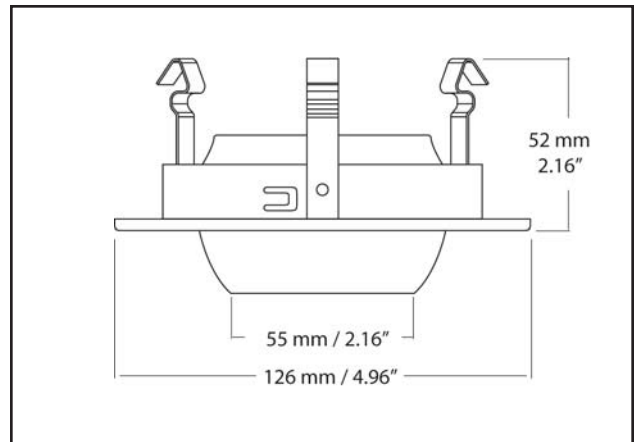

### Dimensions & Ordering Guide

#### Colour

Black  
White

**Outside Dimension:** 126mm (4.96")

**Aperture:** 55mm (2.16")

*All dimensions are in inches / millimeters*