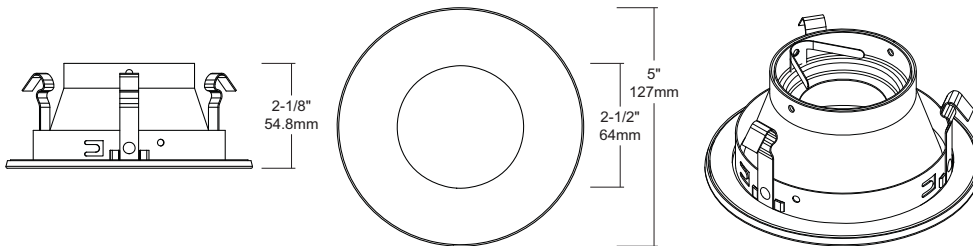

### Trim

Constructed of stamped steel with a spun aluminum reflector, HV4-TH4013 is a 4" shower trim with a frosted glass lens and neoprene gasket. Suitable for wet location. Available in White, Brushed Nickel, Chrome and Flat White finishes.

### Mounting

Three pressure clips provide enhanced rigidity within the housing.

### Lamps

- MR16 (GU5.3 base), 35W max., 12V.
- MR16 (E26 base) 35W max. 120V.

SPECIFICATION	
Aperture	4"
Application	Recessed
Approved Location	Wet
Lamp Loading	Rear Loading
Lamp Type	MR16
Lens Type	Frosted
Material	Steel
Max. Watt	35
Trim Style	Shower

## Description

The HV4-TH4013 is a 4" shower trim with frosted glass lens and neoprene gasket suitable for wet locations. Available in White, Brushed Nickel, Chrome and Flat White finishes.

**Notes:** For additional options please consult your Liteline representative. Due to our continued efforts to improve our products, product specifications are subject to change without notice.