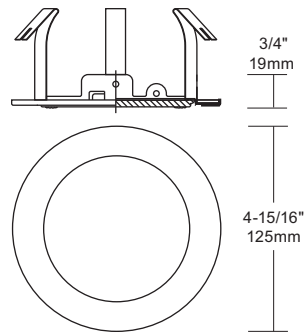

AT215

4" Shower Trim with Albalite Lens
For PAR20 / R20 / PAR16 Lamps
Recessed Lighting

Job Information		
Project Name		Type
Location		
Quantity		Date
Contact/Phone		
Notes		

Features

General

This 4" shower trim is constructed of powder coated steel with an integrated Albalite lens and Neoprene gasket. Suitable for wet locations.

Mounting

Three pressure clips provide enhanced rigidity within the housing.

Lamping

- PAR20, 35W max.
- R20, 50W max.
- PAR16, 35W max.

Housing Compatibility

The AT215 is designed to work with 4" recessed housings.

- RF401
- RF402
- RF402C
- RF405
- RF401A
- RF402A
- RF405A

Description

4" Shower trim with Albalite lens, for use with PAR20/PAR16 35W and R20 50W lamps.

Notes: Housings should be ordered separately. For additional options please consult your A-Line Lighting representative. Due to our continued efforts to improve our products, product specifications are subject to change without notice.