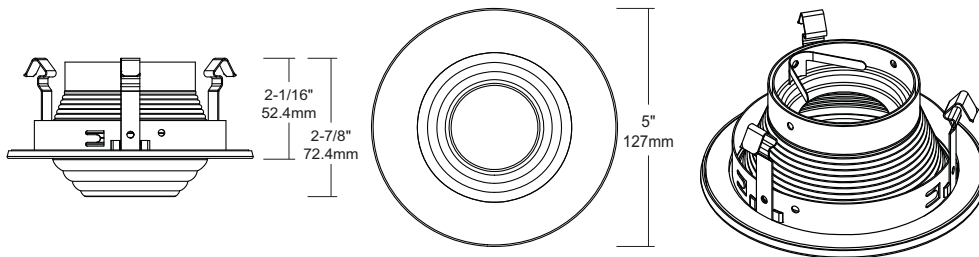

### Trim

Constructed of stamped steel with a spun aluminum reflector, HV4-TH4019 is a 4" shower trim with a dropped frosted glass lens and neoprene gasket. Suitable for wet location. Available in a White finish.

### Mounting

Three pressure clips provide enhanced rigidity within the housing.

### Lamps

- MR16 (GU5.3 base), 35W max., 12V.
- MR16 (E26 base) 35W max. 120V.

SPECIFICATION	
Aperture	4"
Application	Recessed
Approved Location	Wet
Lamp Loading	Rear Loading
Lamp Type	MR16
Lens Type	Frosted
Material	Steel
Max. Watt	35
Trim Style	Shower

## Description

The HV4-TH4019 is a 4" shower trim with a dropped frosted glass lens and neoprene gasket suitable for wet locations. Available in a White finish.

**Notes:** For additional options please consult your Liteline representative. Due to our continued efforts to improve our products, product specifications are subject to change without notice.