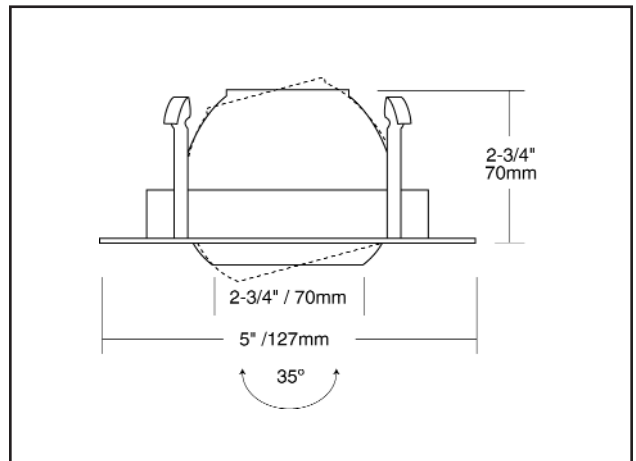

**4-INCH  
LINE VOLTAGE  
TRIMS**

HV4-TH4004

PROJECT
FIXTURE TYPE
MODEL
LAMP
CONTACT/TELEPHONE

**Specifications**

**Description**

HV4-TH4004 tilting eyeball trim available in White.

**Lamp Wattage / Type**

• 50W max., 120V, R20, PAR20

**Trim Material**

Precision spun .040" steel to reduce aperture glare.

**Housing**

Designed to use with all Liteline 4" Recessed Housings.

**Adjustability**

Eyeballs are adjustable to 30-degrees maximum

**Dimensions & Ordering Guide**

**Model**

HV4-TH4004-WH

**Colour**

White

**Outside Dimension:** 127 mm (5")

**Aperture:** 70 mm (2-3/4")

*All dimensions are in inches and millimeters*

**Listings**