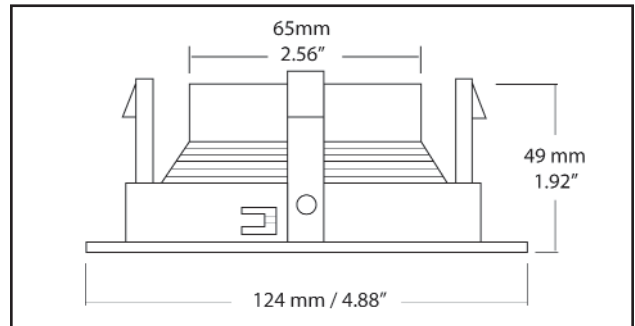

4-INCH DECORATIVE TRIMS

GR-TH01

PROJECT
FIXTURE TYPE
MODEL
LAMP
CONTACT/TELEPHONE

Specifications

Description

GR-TH01 round stepped baffle available in Black and White.

Lamp Wattage / Type

- Maximum 75W, MR16 12V
- Maximum 75W, MR16 E26 120V

Trim Material

Precision spun .040" steel with deep grooves to reduce aperture glare. Non-reflective matte white or black finishes.

Housing

Designed to use with all Liteline 4" Recessed Housings.

Dimensions & Ordering Guide

Model

GR-TH01-WH
GR-TH01-WHWH
GR-TH01-BK

Colour

White Baffle
White Baffle with white ring
Black Baffle

Outside Dimension: 124mm (4.88")

Aperture: 65mm (2.56")

All dimensions are in inches / millimeters

Listings