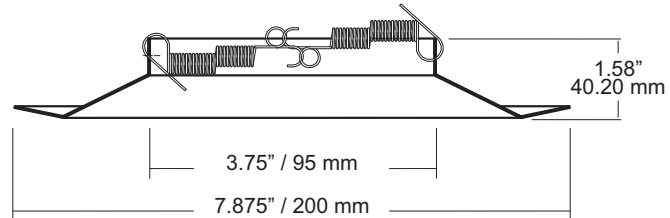

## 6" Line Voltage Open Trim

### DESCRIPTION

The RTM609 is a 6" aperture line voltage one-piece open trim. The RTM609 is used for BR30 / PAR30L lamps. The RTM609 is available in White.