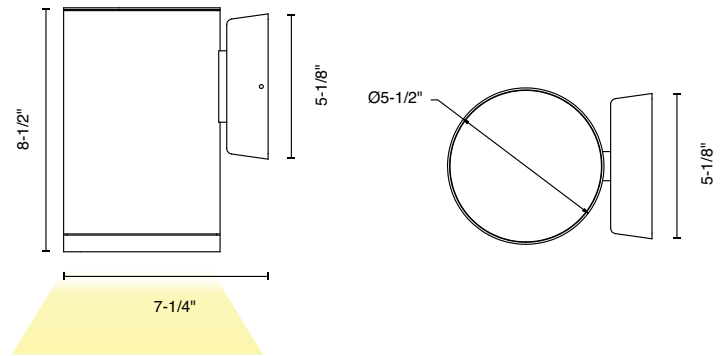

OUTDOOR CYLINDER 6"

Round Cylinder Down IP65 Wall

BK

SV

ORDERING CODE _____

Follow the steps to specify your fixture, example:
EXT - 6D - 30K - 90 - 24 - UNV - BK

DESCRIPTION

The Outdoor Cylinder is a 6" exterior sconce made of extruded aluminum. Its classic cylindrical design allows for a modern look with a warm glow illuminating the wall with either up or down installation. Outdoor Cylinder includes an onboard driver. 5" canopy is easily surface mounted to cover a standard junction box. It is offered in anthracite or silver finish.

HOUSING

- Extruded aluminum housing in anthracite or silver.

MOUNTING

- Mount to 3-1/2" to 4" octagonal or 4" square recessed junction box.

ELECTRICAL/CONTROLS

- Integrated LED Module
- 120-277Vac, 50-60Hz input, 27W
- Non-dimmable