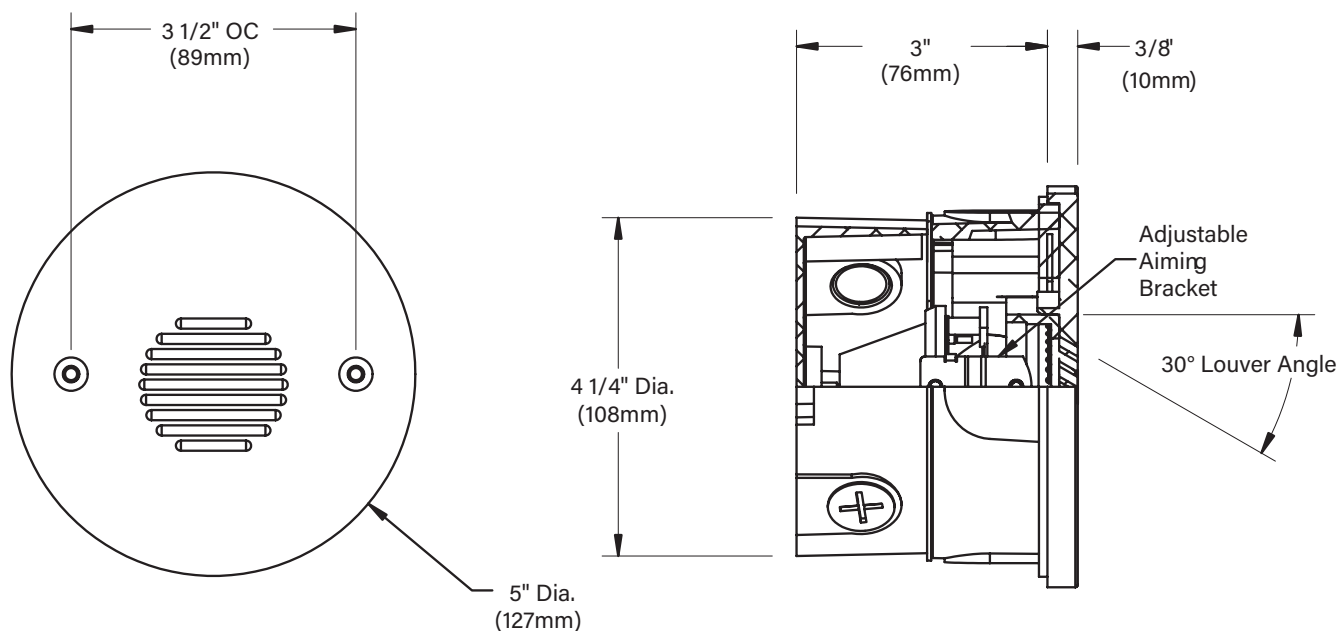

DATE: _____ PROJECT: _____ TYPE: _____