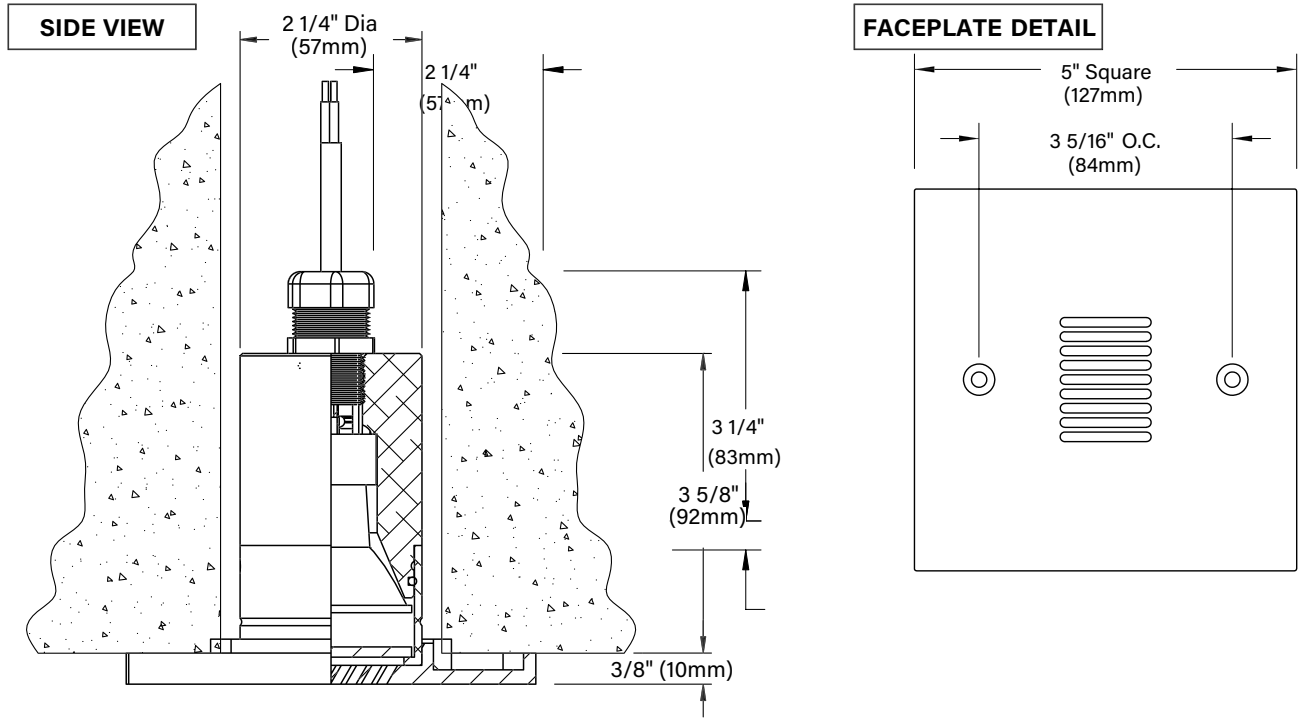

DATE:

PROJECT:

TYPE:

LOUVER OPTIONS