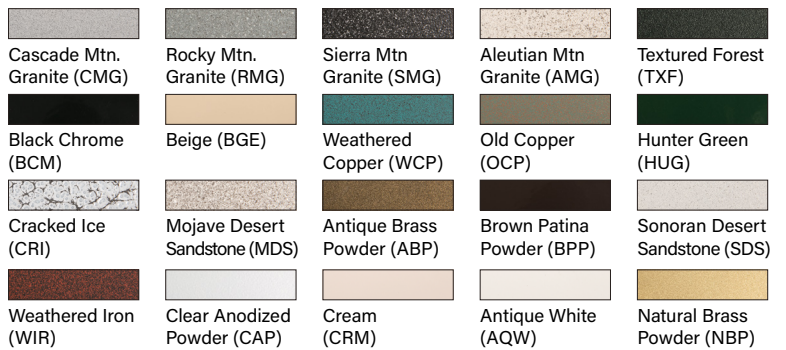

## FINISH (See page 2 for full-color swatches)

Standard Finishes (BZP, BZW, BLP, BLW, WHP, WHW, SAP, VER)

Premium Finish (ABP, AMG, AQW, BCM, BGE, BPP, CAP, CMG, CRI, CRM, HUG, MDS, NBP, OCP, RMG, SDS, SMG, TXF, WCP, WIR)

Also available in RAL Finishes

Brass Finishes (MAC, POL, MIT)

Stainless Steel Finishes (MAC, POL)

08/28/2020 SKU-568  
SUB-1491-00

DATE:

PROJECT:

TYPE:

**LOUVER OPTIONS**

Pattern D  
(30° Angle, Rectangular Pattern)

Pattern G  
(0° Angle, Rectangular Pattern)

**STANDARD FINISHES**

**PREMIUM FINISHES**

[Click Here](#) to view larger, full-color swatches of all available finishes on our website.

|       |          |       |
|-------|----------|-------|
| DATE: | PROJECT: | TYPE: |
|-------|----------|-------|