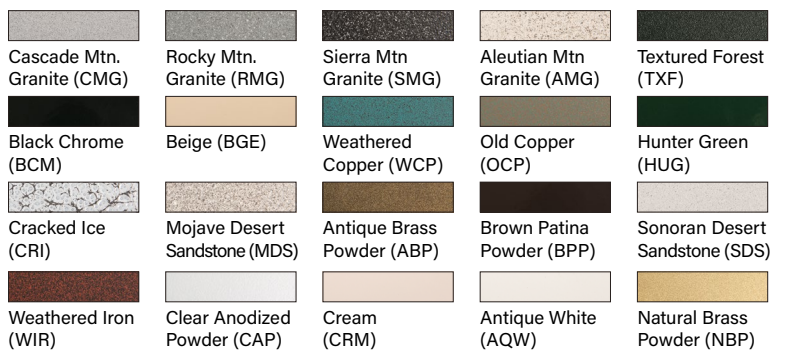

PREMIUM FINISHES

B-K LIGHTING

MADE IN THE USA

559.438.5800 | INFO@BKLIGHTING.COM | BKLIGHTING.COM