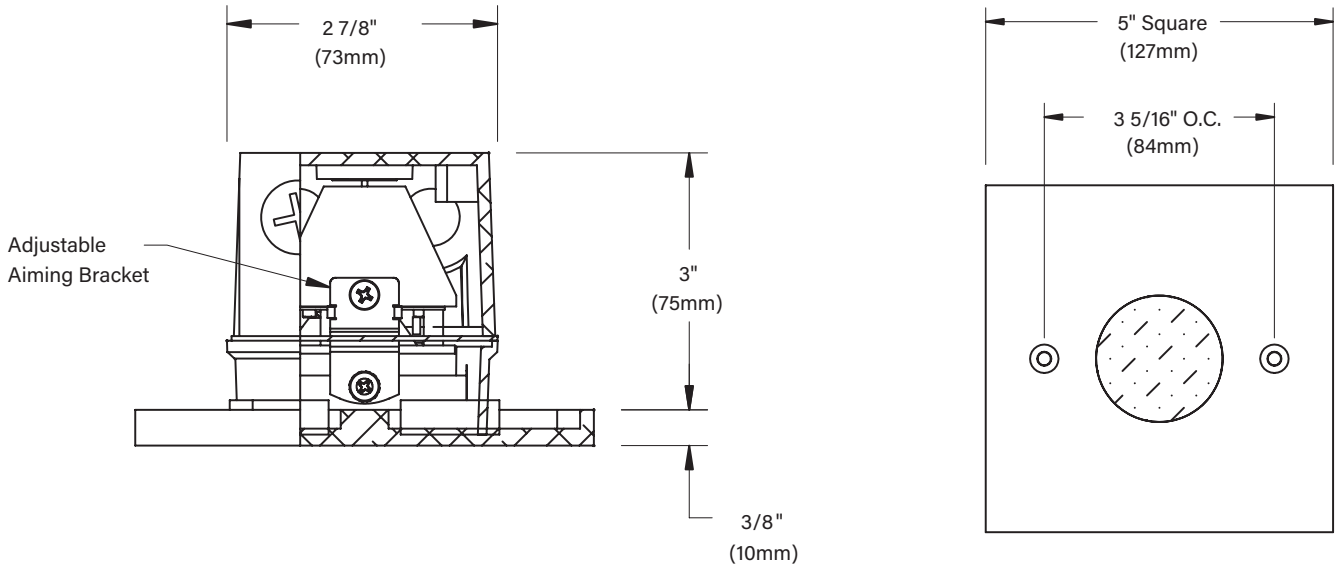

SQUARE VERSA STAR LED (JUNCTION BOX)

IP65 RATED

DATE:

PROJECT:

TYPE: