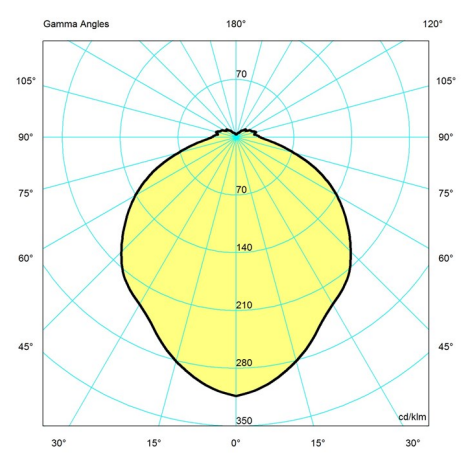

Light distribution diagrams

CARTESIAN

ISOLUX

POLAR

Variant Options

For particular variant options, please check our online Product Variants Configurator on the product detail page.

VARIANT NO.	LIGHT SOURCE	VOLTAGE/FRQ	LUMEN	FEATURES	CABLE
10000149871	LED 3000K 44W	120-277V/60HZ	1085	Dim 0-10v	White fabric cord
10000149872	LED 3000K 44W	120V	1085	Phase dimming (mains dimm)	White fabric cord
10000149873	LED 3000-1800K D2W 44W	120-277V/60HZ	894	Dim 0-10v	White fabric cord
10000149874	LED 3000-1800K D2W 44W	120V	894	Phase dimming (mains dimm)	White fabric cord