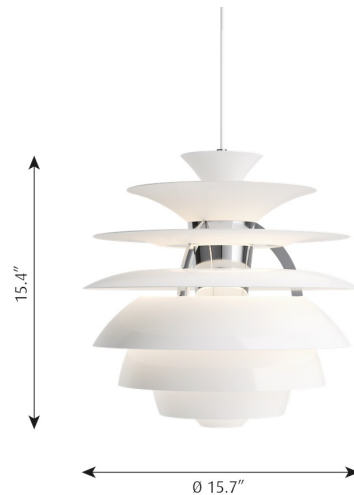

PH SNOWBALL

Designed by Poul Henningsen

Description

The fixture emits comfortable glare-free diffused light. Matte painted undersurfaces and glossy top surfaces result in an attractive reflection of the diffused light, creating uniform light distribution around the fixture. When the light is switched on, the top portion is illuminated while the bottom part remains dark.

Variants

VARIANT NUMBER	COLOR, RAL	W / H / L (IN) / W (LB)
10000149871	WHT, 092	15.7 / 15.4 / 15.7 IN / 9.8 LB
10000149872	WHT, 092	15.7 / 15.4 / 15.7 IN / 9.8 LB
10000149873	WHT, 092	15.7 / 15.4 / 15.7 IN / 9.8 LB
10000149874	WHT, 092	15.7 / 15.4 / 15.7 IN / 9.8 LB
5741928572	WHT, 092	15.7 / 15.4 / 15.7 IN / 7.7 LB

Materials & Finishes

MATERIALS

Shades: Spun aluminum. Frame: High lustre chrome plated, cast aluminum. Housing: High lustre chrome plated, spun aluminum.

FINISHES

White, wet painted.

Mounting

Canopy: White. Cord type: 3-conductor, 18 AWG white PVC power cord. Cord length: 12'.
For mounting instructions, see download section on the product detail page.

louis poulsen

5741928572

1x22W A-21/medium

120V

1235

-

White fabric cord

Specification Notes