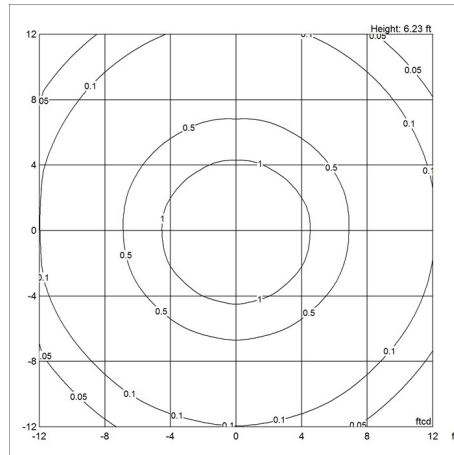

Information

Electrical:
Wattage: 10W
Delivered lumens: 263
Efficacy: 26.3 lm/W
Certifications:
cULus, Dry Location
Protection class IP20
Controllability: Phase Dimming
Color Rendering: Ra≥90 For the E-socket product variants, bulbs are not included. LED light source is part of the product.

Light distribution diagrams

CARTESIAN

ISOLUX

POLAR

Variant Options

For particular variant options, please check our online Product Variants Configurator on the product detail page.

VARIANT NO.	LIGHT SOURCE	VOLTAGE/FRQ	LUMEN	FEATURES	CABLE
5743907274	1x10W G16.5/candelabra	120V	263	-	Without cord
5743907287	1x10W G16.5/candelabra	120V	263	-	Without cord
5743907368	1x10W G16.5/candelabra	120V	263	-	Without cord
5743914348	1x10W G16.5/candelabra	120V	263	-	Without cord
5743915091	1x10W G16.5/candelabra	120V	263	-	Without cord
5743915101	1x10W G16.5/candelabra	120V	263	-	Without cord
5743915185	1x10W G16.5/candelabra	120V	263	-	Without cord
5743915224		120V		-	Without cord
5743917882		120V		-	Without cord
5743917895		120V		-	Without cord
5743917905		120V		-	Without cord
5743917918		120V		-	Without cord
5743917921		120V		-	Without cord
5743917934		120V		-	Without cord
5743917947		120V		-	Without cord
5743917950		120V		-	Without cord
5743917963		120V		-	Without cord
5743917976		120V		-	Without cord