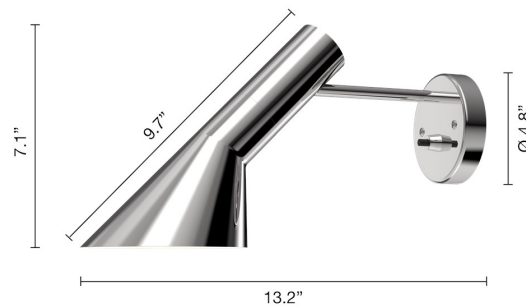

AJ WALL

Designed by Arne Jacobsen

Description

The wall lamp emits downward directed light. The angle of the shade and rotation can be adjusted to optimize light distribution. The shade is painted white on the inside to ensure a soft comfortable light.

Variants

VARIANT NUMBER	COLOR, RAL	W / H / L (IN) / W (LB)
5743907274	WHT, 024	13.2 / 7.1 / - IN / 2.0 LB
5743907287	BLACK, 314	13.2 / 7.1 / - IN / 2.0 LB
5743907368	PALE PETROLEUM, 447	13.2 / 7.1 / - IN / 2.0 LB
5743914348	STAINL STEEL POLISH, 957	13.2 / 7.1 / - IN / 2.1 LB
5743915091	WHT, 024	13.2 / 7.1 / - IN / 2.0 LB
5743915101	BLACK, 314	13.2 / 7.1 / - IN / 2.0 LB
5743915185	PALE PETROLEUM, 447	13.2 / 7.1 / - IN / 2.0 LB
5743915224	STAINL STEEL POLISH, 957	- / - / - IN / 2.1 LB
5743917882	ELECTRIC ORANGE	- / - / - IN / 2.0 LB
5743917895	SOFT LEMON	- / - / - IN / 2.0 LB
5743917905	WARM SAND	- / - / - IN / 2.0 LB
5743917918	DUSTY BLUE	- / - / - IN / 2.0 LB
5743917921	WARM GREY	- / - / - IN / 2.0 LB
5743917934	ELECTRIC ORANGE	- / - / - IN / 2.0 LB
5743917947	SOFT LEMON	- / - / - IN / 2.0 LB
5743917950	WARM SAND	- / - / - IN / 2.0 LB
5743917963	DUSTY BLUE	- / - / - IN / 2.0 LB
5743917976	WARM GREY	- / - / - IN / 2.0 LB

Mounting

Mounted directly to finished surface over a 4" octagonal junction-box. On/off switch on the wall plate, white for white finish, black for non-white finishes. Variants without on/off switch to be remotely controlled. For mounting instructions, see download section on the product detail page.