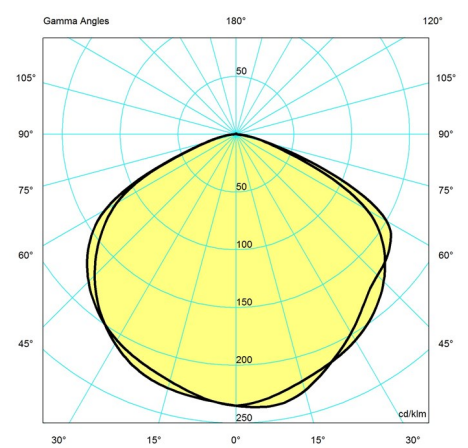

AJ WALL

Designed by Arne Jacobsen

Description

The wall lamp emits downward directed light. The angle of the shade and rotation can be adjusted to optimize light distribution. The shade is painted white on the inside to ensure a soft comfortable light.

Light distribution diagrams

CARTESIAN

ISOLUX

POLAR

Variant Options

For particular variant options, please check our online Product Variants Configurator on the product detail page.

VARIANT NO.	LIGHT SOURCE	VOLTAGE/FRQ	LUMEN	FEATURES	CABLE
5743907274	1x10W G16.5/candelabra	120V	263	-	Without cord
5743907287	1x10W G16.5/candelabra	120V	263	-	Without cord
5743907368	1x10W G16.5/candelabra	120V	263	-	Without cord
5743914348	1x10W G16.5/candelabra	120V	263	-	Without cord
5743915091	1x10W G16.5/candelabra	120V	263	-	Without cord
5743915101	1x10W G16.5/candelabra	120V	263	-	Without cord
5743915185	1x10W G16.5/candelabra	120V	263	-	Without cord
5743915224		120V		-	Without cord
5743917882		120V		-	Without cord
5743917895		120V		-	Without cord
5743917905		120V		-	Without cord
5743917918		120V		-	Without cord
5743917921		120V		-	Without cord
5743917934		120V		-	Without cord
5743917947		120V		-	Without cord
5743917950		120V		-	Without cord
5743917963		120V		-	Without cord
5743917976		120V		-	Without cord