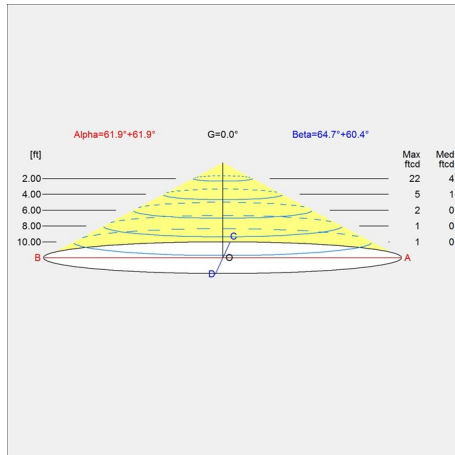

Light distribution diagrams

CARTESIAN