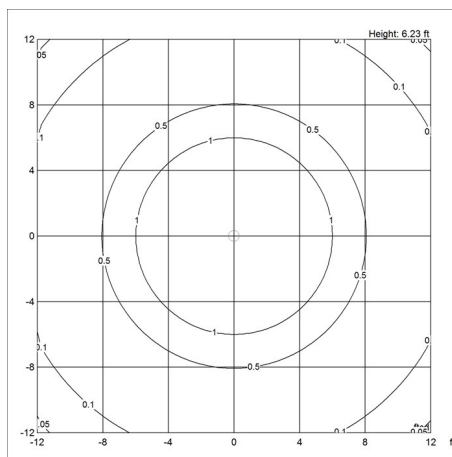

FINISHES

White or black. Matte wet painted. Brass versions: White or black shade. Matte wet painted. Clear lacquered, brushed brass stem and wall box.

Mounting

Shade: Spun steel. Base: Spun aluminum. Arm: Steel. For mounting instructions, see download section on the product detail page.

Information

Electrical:
System Wattage: 10W
LED Wattage: 9W
Delivered lumens: 446
Efficacy: 44.6 lm/W
Certifications:
cULus, Dry Location
Protection class IP20
Controllability: Dimming by integral button switch
Color Rendering: Ra≥90 For the E-socket product variants, bulbs are not included. LED light source is part of the product.

Light distribution diagrams

CARTESIAN

ISOLUX

POLAR

Variant Options

For particular variant options, please check our online Product Variants Configurator on the product detail page.

VARIANT NO.	LIGHT SOURCE	VOLTAGE/FRQ	LUMEN	FEATURES	CABLE