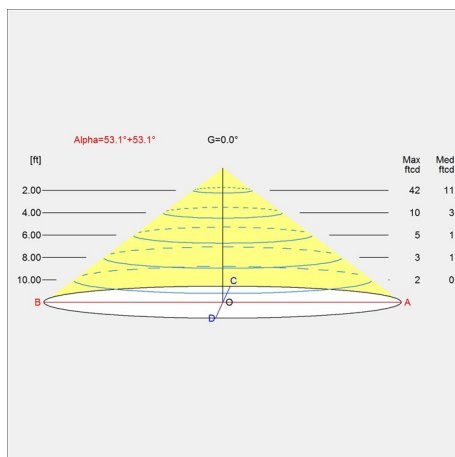

FINISHES

White or black. Matte wet painted. Brass versions: White or black shade. Matte wet painted. Clear lacquered, brushed brass stem and wall box.

Mounting

Shade: Spun steel. Base: Spun aluminum. Arm: Steel. For mounting instructions, see download section on the product detail page.

Information

Electrical:
System Wattage: 10W
LED Wattage: 9W
Delivered lumens: 446
Efficacy: 44.6 lm/W
Certifications:
cULus, Dry Location
Protection class IP20
Controllability: Dimming by integral button switch
Color Rendering: Ra≥90 For the E-socket product variants, bulbs are not included. LED light source is part of the product.

Light distribution diagrams

CARTESIAN