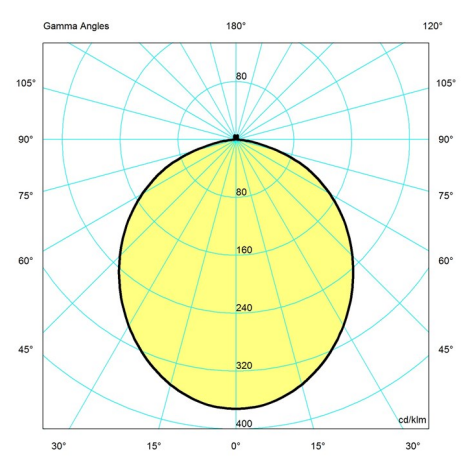

Light distribution diagrams

CARTESIAN

ISOLUX

POLAR

Variant Options

For particular variant options, please check our online Product Variants Configurator on the product detail page.

VARIANT NO.	LIGHT SOURCE	VOLTAGE/FRQ	LUMEN	FEATURES	CABLE
-------------	--------------	-------------	-------	----------	-------