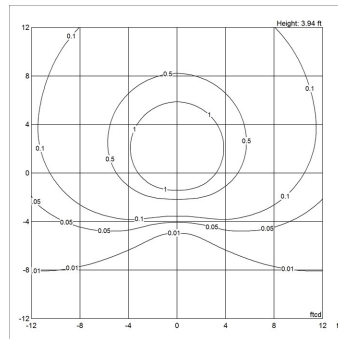

Mounting

Surface: Mounted directly to finished surface over a recessed 4" octagonal junction box. For mounting instructions, see download section on the product detail page.

Information

Electrical:
System Wattage: 15 W
LED Wattage: 14 W
Delivered lumens: 308 lm - 476 lm
Efficacy: 20.5 - 31.7 lm/W
Certifications:
cULus, Wet Location
Protection class IP66
IK class 10
BUG Rating: B1-U2-G1
Min.-Max. Ambient Temp: -40°C to +40°C
Color Rendering: Ra≥80
This product is non-dimming. For the E-socket product variants, bulbs are not included. LED light source is part of the product.

Light distribution diagrams

CARTESIAN

ISOLUX

POLAR

BUG

Variant Options

For particular variant options, please check our online Product Variants Configurator on the product detail page.

VARIANT NO.	LIGHT SOURCE	VOLTAGE/FRQ	LUMEN	FEATURES	CABLE
5743911422	LED 3000K 15W	120-277V/60HZ	438	-	-
5743911435	LED 3000K 15W	120-277V/60HZ	308	-	-
5743911464	LED 4000K 15W	120-277V/60HZ	476	-	-
5743911477	LED 4000K 15W	120-277V/60HZ	476	-	-
5743911503	LED 3000K 15W	120-277V/60HZ	438	-	-
5743911516	LED 3000K 15W	120-277V/60HZ	308	-	-