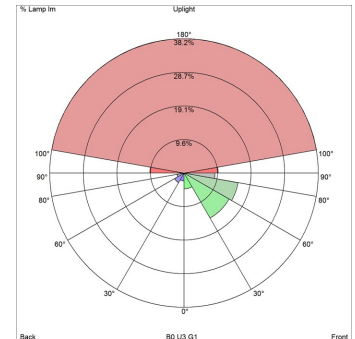

Light distribution diagrams

CARTESIAN

ISOLUX

POLAR

BUG

Variant Options

For particular variant options, please check our online Product Variants Configurator on the product detail page.

VARIANT NO.	LIGHT SOURCE	VOLTAGE/FRQ	LUMEN	FEATURES	CABLE
5743911422	LED 3000K 15W	120-277V/60HZ	438	-	-
5743911435	LED 3000K 15W	120-277V/60HZ	308	-	-
5743911464	LED 4000K 15W	120-277V/60HZ	476	-	-
5743911477	LED 4000K 15W	120-277V/60HZ	476	-	-
5743911503	LED 3000K 15W	120-277V/60HZ	438	-	-
5743911516	LED 3000K 15W	120-277V/60HZ	308	-	-