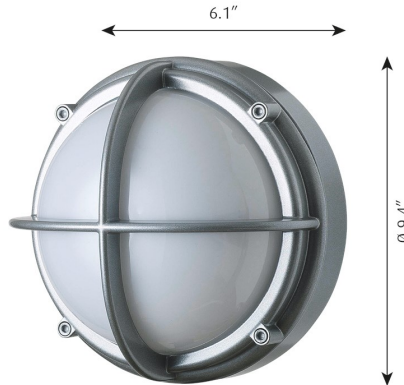

SKOT WALL

Designed by LK as

Description

The fixture is available with two types of distribution: symmetric or asymmetric. The asymmetric is only recommended for wall mounting. The opal diffuser creates a soft light distribution.

Variants

VARIANT NUMBER	COLOR, RAL	W / H / L (IN) / W (LB)
5743911422	SILV, 168	9.4 / 6.1 / 9.4 IN / 5.9 LB
5743911435	SILV, 168	9.4 / 6.1 / 9.4 IN / 6.5 LB
5743911464	SILV, 168	9.4 / 6.1 / 9.4 IN / 5.9 LB
5743911477	SILV, 168	9.4 / 6.1 / 9.4 IN / 6.5 LB
5743911503	NAT PAINT ALU, 162	9.4 / 6.1 / 9.4 IN / 5.9 LB
5743911516	NAT PAINT ALU, 162	9.4 / 6.1 / 9.4 IN / 6.5 LB
5743911545	NAT PAINT ALU, 162	9.4 / 6.1 / 9.4 IN / 5.9 LB
5743911558	NAT PAINT ALU, 162	9.4 / 6.1 / 9.4 IN / 6.5 LB

Materials & Finishes

MATERIALS

Diffuser: Injection molded white opal polycarbonate. Base/cross guard: Die cast aluminum.

FINISHES

Natural painted aluminum or silver, powder coated.

Mounting

Surface: Mounted directly to finished surface over a recessed 4" octagonal junction box. For mounting instructions, see download section on the product detail page.