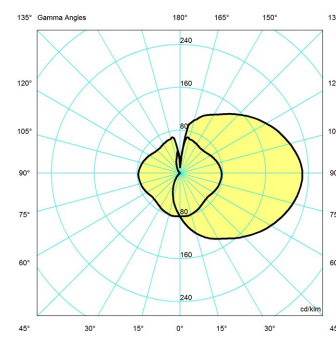

Light distribution diagrams

CARTESIAN

ISOLUX

POLAR

BUG

Variant Options

For particular variant options, please check our online Product Variants Configurator on the product detail page.

VARIANT NO.	LIGHT SOURCE	VOLTAGE/FRQ	LUMEN	FEATURES	CABLE
5743911422	LED 3000K 15W	120-277V/60HZ	438	-	-
5743911435	LED 3000K 15W	120-277V/60HZ	308	-	-
5743911464	LED 4000K 15W	120-277V/60HZ	476	-	-
5743911477	LED 4000K 15W	120-277V/60HZ	476	-	-
5743911503	LED 3000K 15W	120-277V/60HZ	438	-	-
5743911516	LED 3000K 15W	120-277V/60HZ	308	-	-