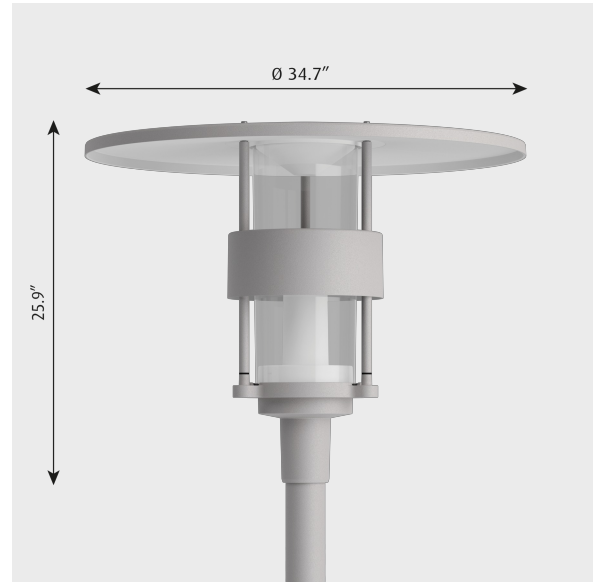

ALBERTSLUND MAXI POST

Project name:

Project type:

Notes:

Design

Jens Møller-Jensen

Product description

Cylindrical post top fixture with wide top shade. A clear lens combined with 3 vertical supports create an open and strong profile. Central ring controls glare while internal lenses and reflector soften and widen the light distribution. Integrated electronic driver allows for multiple mounting options. Available in 4 finishes and 2 sizes. Dark Sky friendly (BUG rating U=2) variants available.

Light description

The luminaire emits symmetrical glare-free light directed downwards and outwards. The LED lenses, internal reflector, and white internal surface of the top shade shape the functional and pleasant lighting comfort. Features a high level of vertical light for people to feel safe and comfortable. The form of the luminaire can be appreciated illuminated at night as well as during the daylight. Standard CCT in 3000K or 4000K, controlled by electronic dimmable driver.

Mounting

Mounts onto either dual round aluminum (DRA-5IN-3IN) or round straight aluminum (RSA-4.5IN) pole with provided tenon. Slip fits directly onto pole top of 3.0 inch diameter by 4.0 inch depth.

Information

Polar

Bug

Material

Housing is die-cast aluminum with clear, UV-stabilized ASA polycarbonate cylinder lens. Top shade is high-pressure molded fiberglass, 0.12 inches thick. Console and anti-glare ring are made of die-cast aluminum with a minimum thickness of .12 inches. The struts and hardware are high-quality stainless steel. Inside reflector are made of white polycarbonate to maximize light reflection. LED enclosure is of molded opal polycarbonate of custom shape and opacity to focus light downwards while filling the entire luminaire. Hardware is high quality stainless steel. Standard finish are matte, textured surface powder coat with minimum 2 mils thickness in grey, graphite grey, natural painted aluminum, or white.