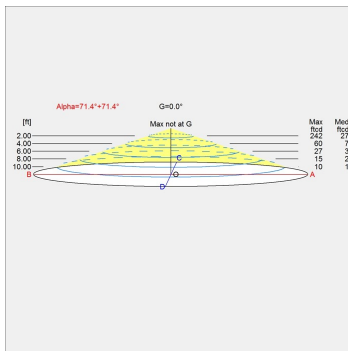

Finish

Graphite grey texture, Grey, Natural paint aluminum, White

Voltage

120-277V/60HZ

Light distribution diagrams

For the full data set on all variants, see louispoulsen.com.

Cartesian

Isolux