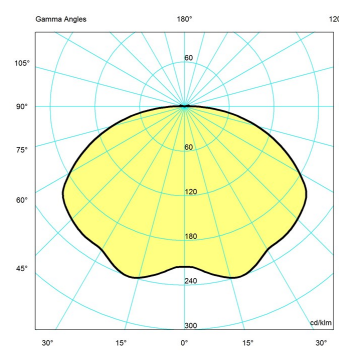

Light description

The luminaire emits symmetrical glare-free light directed downwards and outwards. The LED lenses, internal reflector, and white internal surface of the top shade shape the functional and pleasant lighting comfort. Features a high level of vertical light for people to feel safe and comfortable. The form of the luminaire can be appreciated illuminated at night as well as during the daylight. Standard CCT in 3000K or 4000K, controlled by electronic dimmable driver.

Mounting

Mounts onto either dual round aluminum (DRA-5IN-3IN) or round straight aluminum (RSA-4.5IN) pole with provided tenon. Slip fits directly onto pole top of 3.0 inch diameter by 4.0 inch depth.

Information

Electrical:
System Wattage: 71W
LED Wattage: 65 W
Delivered lumens: 4,775 - 4,997
Efficacy: 67.3 lm/W - 70.4 lm/W
Certifications:
cULus, Wet Location
Protection class IP65
IK class 10
BUG Rating: B2-U3-G2
Controllability: 0-10V Dimming
Min.-Max. Ambient Temp: -40°C to +55°C
Color Rendering: Ra>80
Wind Load EPA: 1.8 sq ft
Please contact Louis Poulsen for 2700K and more info about supported Light Management Systems.

Finish

Graphite grey texture, Grey, Natural paint aluminum, White

Voltage

120-277V/60HZ

Light distribution diagrams

For the full data set on all variants, see louispoulsen.com.

Polar

Material