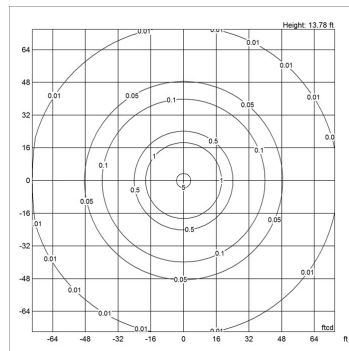

Finish

Graphite grey texture, Grey, Natural paint aluminum, White

Voltage

120-277V/60HZ

Light distribution diagrams

For the full data set on all variants, see louispoulsen.com.

Cartesian

Isolux