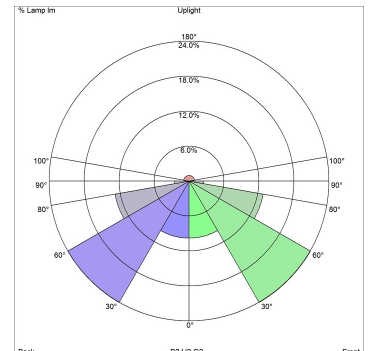

Bug

Material

Housing is die-cast aluminum with clear, UV-stabilized ASA polycarbonate cylinder lens. Top shade is high-pressure molded fiberglass, 0.12 inches thick. Console and anti-glare ring are made of die-cast aluminum with a minimum thickness of .12 inches. The struts and hardware are high-quality stainless steel. Inside reflector are made of white polycarbonate to maximize light reflection. LED enclosure is of molded opal polycarbonate of custom shape and opacity to focus light downwards while filling the entire luminaire. Hardware is high quality stainless steel. Standard finish are matte, textured surface powder coat with minimum 2 mils thickness in grey, graphite grey, natural painted aluminum, or white.

Weight

Min: 37.783 lbs Max: 37.783 lbs

Other functions

LED in 2700K, 3500K, and 5000K. Amber LED available for sea turtle nesting areas. Option for side-mounted photosensor or wireless control "Twist-Lok" style modules available. LED retrofit kit for incandescent and metal halide products available. Partial or full house side shield available. Surge protector with 10,000 Amp current rating. Dark Sky Friendly option (BUG Rating U=2). Mounting onto other pole diameters. Custom finishes. Alternative dimming controls, including wireless systems.

Specification notes

1. Surge protector only available with T-RSA-4.5 transition to pole.
2. Consult factory for product specifications for Photo Sensor and Wireless Control options.