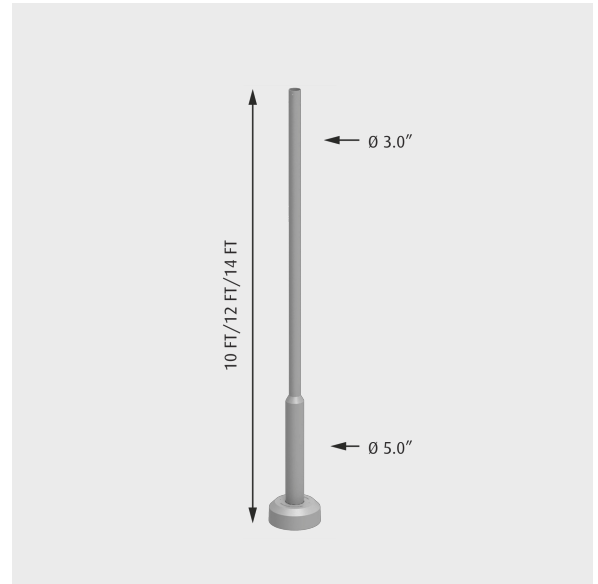

POLE DUAL ROUND

Project name:

Project type:

Notes: