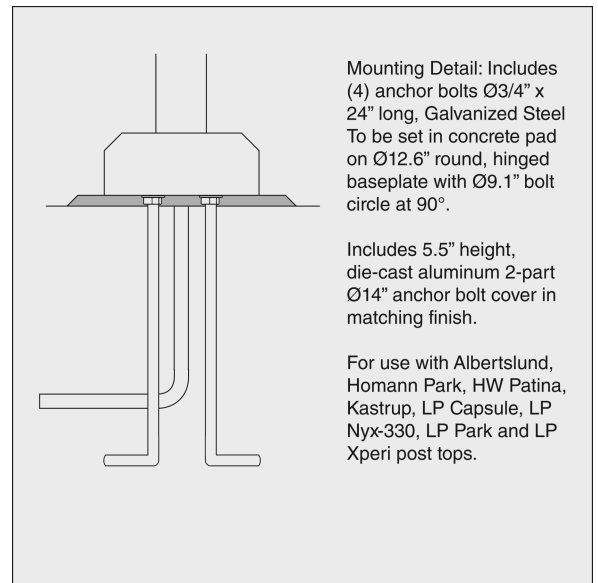

## Product description

Stepped aluminum pole with a 5 inch bottom diameter, stepped at 3 feet height to 3 inch diameter. Provided with four set screws at pole top to secure luminaire. Supports Albertslund Post tops, Homann Park, HW Patina, Kastrup, LP Capsule, LP Nyx-330, LP Park, and LP Xperi.

### Dimension

10 FT  
12 FT  
14 FT

## Mounting

Mounted to a concrete base with 4 anchor bolts of 3/4" diameter x 24" length, on a bolt circle of 9.2" diameter. Anchor bolts to be embedded into a concrete foundation by others. Hinged base allows access to pole bottom entry.

## Dimensions

10 FT, 12 FT, 14 FT