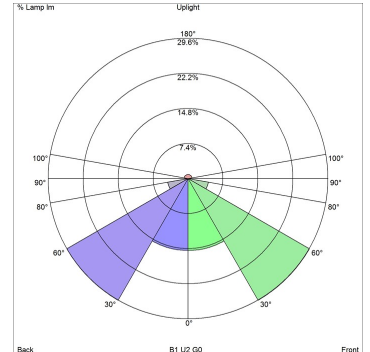

Mounting

Post top: Mounts onto horizontal tenon 1 inch BSPP thread. Pair only with TOPT poles.

Information

Electrical:
 System Wattage: 25W
 LED Wattage: 23W
 Delivered lumens: 1,928 - 1,988
 Efficacy: 77.1 lm/W - 79.5 lm/W
 Certifications:
 cULus, Wet Location
 Protection class IP65
 IK class 08
 BUG Rating: B1-U2-G0
 Controllability: 0-10V Dimming
 Min.-Max. Ambient Temp: -40°C to +55°C
 Color Rendering: Ra≥80
 Wind Load EPA: 0.3 sq ft.
 Please contact Louis Poulsen for 2700K.

Finish

Black, Natural paint aluminum

Light distribution diagrams

For the full data set on all variants, see louispoulsen.com.

Cartesian

Isolux

Polar

Bug