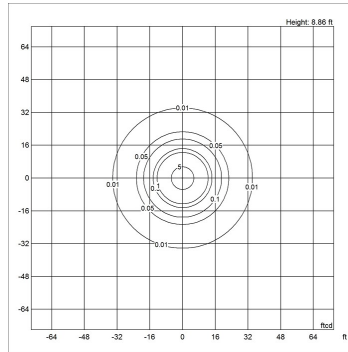

Mounting

Post top: Mounts onto horizontal tenon 1 inch BSPP thread. Pair only with TOPT poles.

Information

Electrical:
 System Wattage: 25W
 LED Wattage: 23W
 Delivered lumens: 1,928 - 1,988
 Efficacy: 77.1 lm/W - 79.5 lm/W
 Certifications:
 cULus, Wet Location
 Protection class IP65
 IK class 08
 BUG Rating: B1-U2-G0
 Controllability: 0-10V Dimming
 Min.-Max. Ambient Temp: -40°C to +55°C
 Color Rendering: Ra≥80
 Wind Load EPA: 0.3 sq ft.
 Please contact Louis Poulsen for 2700K.

Finish

Black, Natural paint aluminum

Light distribution diagrams

For the full data set on all variants, see louispoulsen.com.

Cartesian

Isolux

Polar

Bug