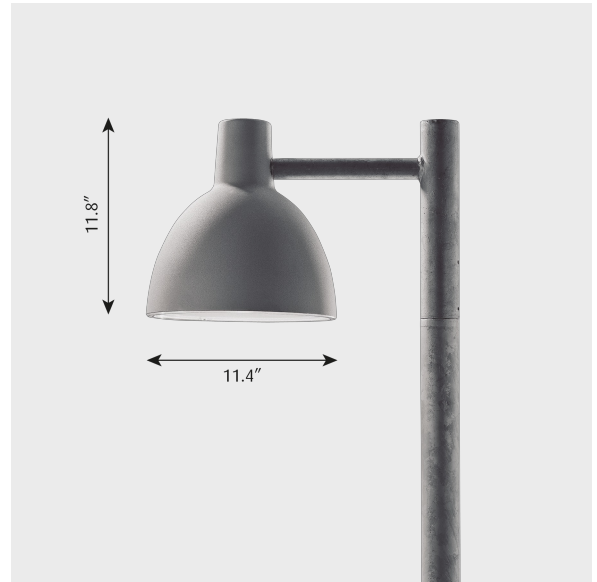

TOLDBOD 11.4 POST

Project name:

Project type:

Notes:

Design

Louis Poulsen A/S

Product description

Small scale, side mounted shade type post top based on PH ellipse reflector. Mounted on round pole on cantilevered arm. Available in two colors. Toldbod family has various sizes of interior pendant and wall mounted fixtures, and exterior post tops.

120-277V/60HZ

Light description

The luminaire emits symmetrical glare-free light directed downwards. The bottom lens extends below the metal frame to provide a portion of vertical light. Features good, functional and pleasant lighting comfort. Standard CCT in 3000K or 4000K, controlled by electronic dimmable driver.

Mounting

Post top: Mounts onto horizontal tenon 1 inch BSPP thread. Pair only with TOPT poles.

Information

Electrical:
 System Wattage: 25W
 LED Wattage: 23W
 Delivered lumens: 1,928 - 1,988
 Efficacy: 77.1 lm/W - 79.5 lm/W
 Certifications:
 cULus, Wet Location
 Protection class IP65
 IK class 08
 BUG Rating: B1-U2-G0
 Controllability: 0-10V Dimming
 Min.-Max. Ambient Temp: -40°C to +55°C
 Color Rendering: Ra≥80
 Wind Load EPA: 0.3 sq ft.
 Please contact Louis Poulsen for 2700K.

Material

Housing is die-cast aluminum. Bottom lens is clear, UV stabilized polycarbonate, 0.12 inch thick. Hardware is high quality stainless steel. Standard finish are matte, textured surface powder coat with minimum 2 mils thickness in black or natural painted aluminum.