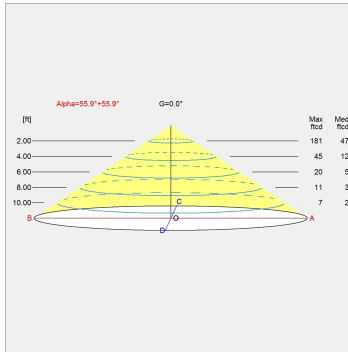

Light description

The luminaire emits symmetrical glare-free light directed downwards. The bottom lens extends below the metal frame to provide a portion of vertical light. Features good, functional and pleasant lighting comfort. Standard CCT in 3000K or 4000K, controlled by electronic dimmable driver.

Mounting

Post top: Mounts onto horizontal tenon 1 inch BSPP thread. Pair only with TOPT poles.

Information

Electrical:
System Wattage: 25W
LED Wattage: 23W
Delivered lumens: 1,928 - 1,988
Efficacy: 77.1 lm/W - 79.5 lm/W
Certifications:
cULus, Wet Location
Protection class IP65
IK class 08
BUG Rating: B1-U2-G0
Controllability: 0-10V Dimming
Min.-Max. Ambient Temp: -40°C to +55°C
Color Rendering: Ra≥80
Wind Load EPA: 0.3 sq ft.
Please contact Louis Poulsen for 2700K.

Finish

Black, Natural paint aluminum

Light distribution diagrams

For the full data set on all variants, see louispoulsen.com.

Cartesian