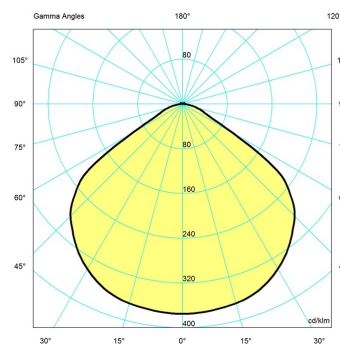

Finish

Black, Natural paint aluminum

Light distribution diagrams

For the full data set on all variants, see louispoulsen.com.

Cartesian

Isolux

Polar

Bug