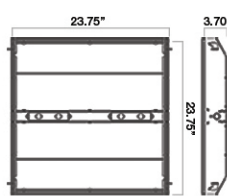

VTST 22 Dimensions
Length 23.75"
Width 23.75"
Height 3.70"
Weight 6lbs. (2.7kg)