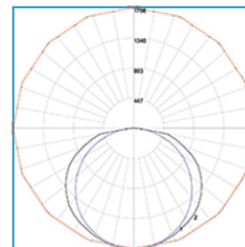

PHOTOMETRY VTS3-24-L3

Fixture Model Number: VTS3-24-L3-35K
Total Lumens: 5894
Efficacy (Lm/W): 139
Color Rendering Index (CRI): 80 min
Correlated Color Temperature (CCT): 3500K

CANDELA TABLE	0	22.5	45	67.5	90
0	1786	1786	1786	1786	1786
5	1772	1774	1778	1783	1784
10	1750	1754	1760	1764	1765
15	1714	1719	1726	1732	1734
20	1665	1672	1680	1692	1696
30	1528	1537	1559	1592	1606
40	1339	1354	1407	1466	1490
50	1100	1126	1211	1288	1318
60	843	892	992	1072	1100
70	543	615	702	765	786
80	243	298	376	473	509
90	0	0	0	0	0