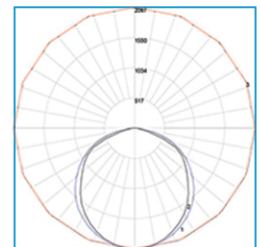

PHOTOMETRY VTS3-14-L3

Fixture Model Number: VTS3-14-L3-35K
Total Lumens: 5822
Efficacy (Lm/W): 128
Color Rendering Index (CRI): 80 min
Correlated Color Temperature (CCT): 3500K

CANDELA TABLE	0	22.5	45	67.5	90
0	2067	2067	2067	2067	2067
5	2052	2055	2056	2055	2053
10	2027	2029	2026	2022	2019
15	1985	1985	1977	1969	1963
20	1931	1926	1912	1899	1890
30	1776	1760	1727	1706	1698
40	1588	1535	1485	1452	1441
50	1300	1241	1168	1153	1165
60	1014	928	875	920	933
70	677	564	585	567	521
80	296	245	145	116	109
90	0	0	0	0	0