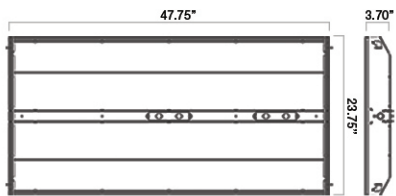

Dimensions

VTST 24 Dimensions
Length 47.75"
Width 23.75"
Height 3.70"
Weight 10lbs. (4.5kg)