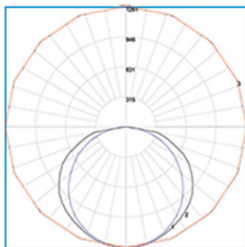

Photometrics

PHOTOMETRY VTS3-22-L3

Fixture Model Number: VTS3-22-L3-35K
Total Lumens: 4034
Efficacy (Lm/W): 132
Color Rendering Index (CRI): 80 min
Correlated Color Temperature (CCT): 3500K

CANDELA TABLE	0	22.5	45	67.5	90
0	1261	1261	1261	1261	1261
5	1255	1255	1256	1257	1257
10	1237	1239	1242	1243	1243
15	1209	1212	1215	1219	1220
20	1171	1175	1180	1188	1192
30	1067	1073	1087	1109	1119
40	929	938	971	1017	1036
50	754	767	824	886	912
60	575	599	688	733	761
70	371	403	462	512	534
80	165	187	234	298	334
90	0	0	0	0	0