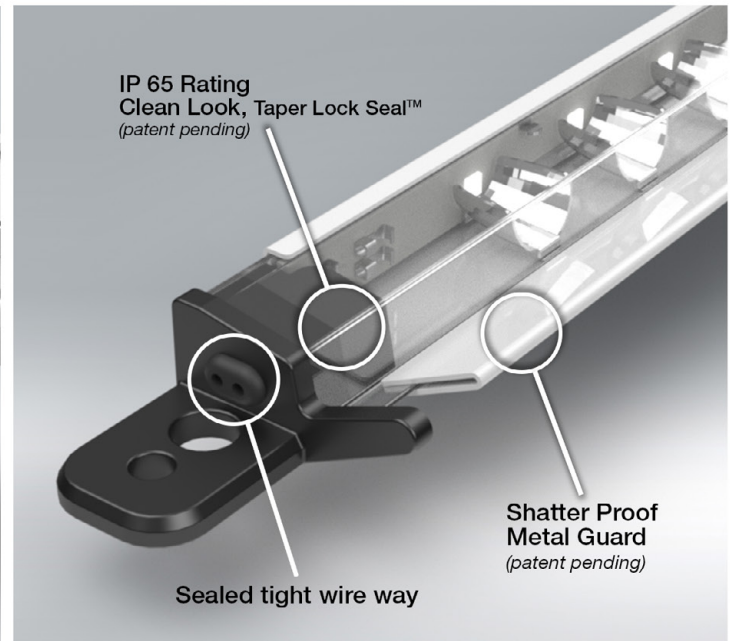

PRODUCT DETAILS

TECHNICAL DRAWINGS

PUREVIEW RDL END PRODUCT		
PART DESCRIPTION	OVER ALL LENGTH (A)	MOUNTING (B)
PV-RDL-L5-E	45.06	44.13
PV-RDL-L6-E	53.06	52.13
PV-RDL-L7*-E	59.50	58.99
PV-RDL-L7-E	61.06	60.13
PV-RDL-L8-E	69.06	68.13
PV-RDL-L9-E	73.06	72.13