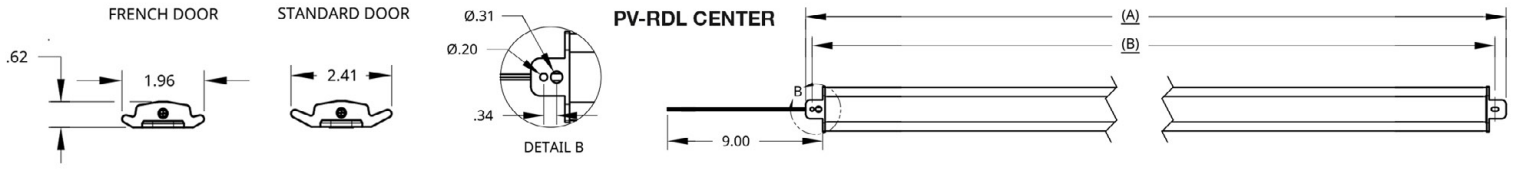

PRODUCT DETAILS

TECHNICAL DRAWINGS

PUREVIEW RDL END PRODUCT		
PART DESCRIPTION	OVER ALL LENGTH (A)	MOUNTING (B)
PV-RDL-L5-E	45.06	44.13
PV-RDL-L6-E	53.06	52.13
PV-RDL-L7*-E	59.50	58.99
PV-RDL-L7-E	61.06	60.13
PV-RDL-L8-E	69.06	68.13
PV-RDL-L9-E	73.06	72.13