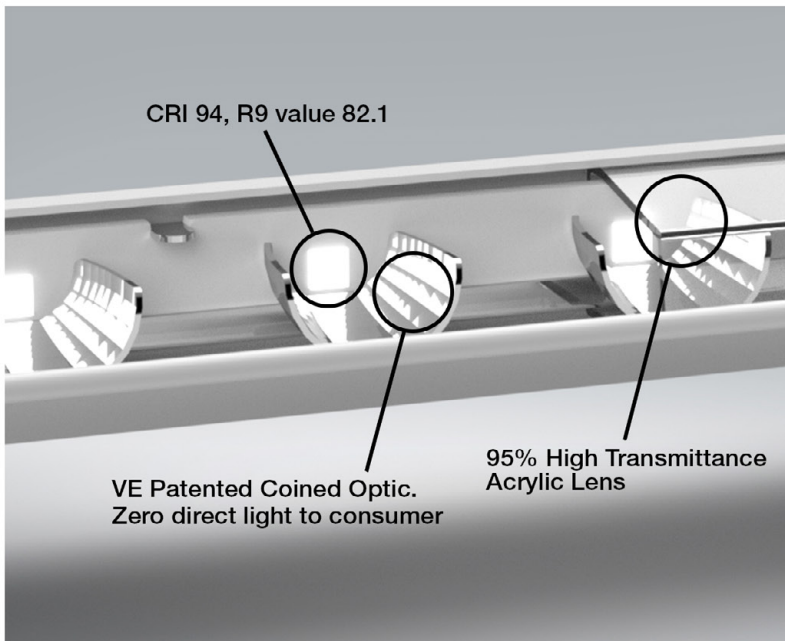

Lead Wire
12" 18 GA (AWG) 300V - Overcoat

IP65 Rating

Made in U.S.A.

Warranty
7-year limited warranty. . (See attachment for details)
Complete warranty terms located at: www.visionengineering.com

Notes
1. Actual performance may differ as a result of end-user environment and application. 2. Visit www.visionengineering.com for the most up to date specs and additional information.

PRODUCT DETAILS

TECHNICAL DRAWINGS

PUREVIEW RDL END PRODUCT		
PART DESCRIPTION	OVER ALL LENGTH (A)	MOUNTING (B)
PV-RDL-L5-E	45.06	44.13
PV-RDL-L6-E	53.06	52.13
PV-RDL-L7*-E	59.50	58.99
PV-RDL-L7-E	61.06	60.13
PV-RDL-L8-E	69.06	68.13
PV-RDL-L9-E	73.06	72.13

PUREVIEW RDL CENTER PRODUCT		
PART DESCRIPTION	OVER ALL LENGTH (A)	MOUNTING (B)
PV-RDL-L5-C	45.06	44.13
PV-RDL-L6-C	53.06	52.13
PV-RDL-L7*-C	59.50	58.99
PV-RDL-L7-C	61.06	60.13
PV-RDL-L8-C	69.06	68.13
PV-RDL-L9-C	73.06	72.13