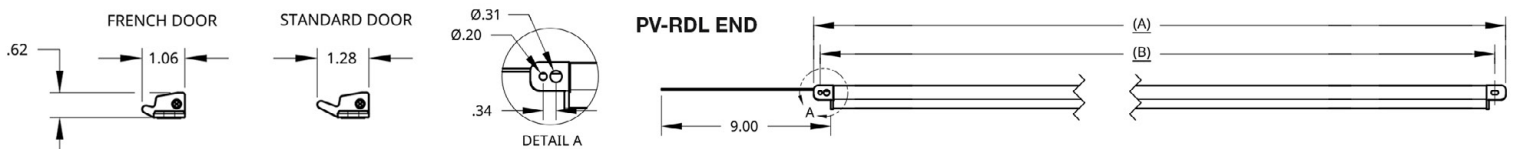

PRODUCT DETAILS

TECHNICAL DRAWINGS

PUREVIEW RDL END PRODUCT		
PART DESCRIPTION	OVER ALL LENGTH (A)	MOUNTING (B)
PV-RDL-L5-E	45.06	44.13
PV-RDL-L6-E	53.06	52.13
PV-RDL-L7*-E	59.50	58.99
PV-RDL-L7-E	61.06	60.13
PV-RDL-L8-E	69.06	68.13
PV-RDL-L9-E	73.06	72.13