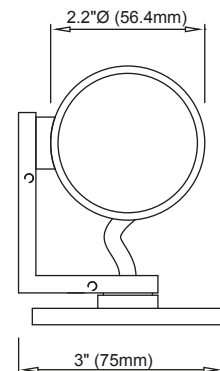

# STX2.50

Surface mount lockable power LED spotlight using Xicato Module.

- Materials: Aluminum
- Color Temp: 2700K, 3000K, 3500K or 4000K
- Lamp: Xicato XTM or XIM 9mm LES LED Module
- Output: Please see table on second page. \*Vibrant Series only available for 3000K\*
- CRI Ra: ≥80 or ≥95 Artist
- Optics: 2"Ø (50mm) optics. Please refer to the table on the second page for beam options and ordering information. Takes two accessories.
- Finish: White (Standard) Pure White RAL 9010 30% gloss  
Black (Standard) Powdercoat Matte Black 5% gloss  
Custom paint and anodized finishes available
- Dimming: XIM 0-10V  
XTM EldoLED 0-10V, DMX, Integral or Dual Dim
- Supply: XIM 48V DC  
XTM Constant current remote driver
- Locking: 2.5mm Allen key required
- Available Tilt: ± 120°
- Weight: 0.88" (0.4kg)
- Accessories: Please refer to the table on the second page for lenses, louvers and accessories. Barn door and wall washing attachments are also available.