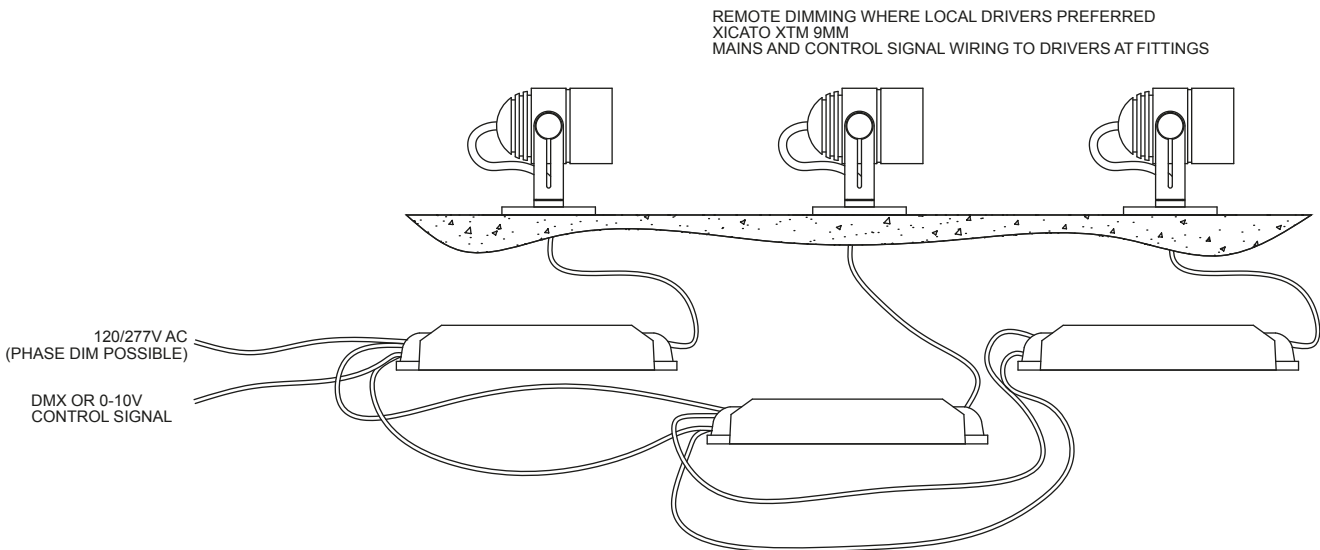

Remote dimming
Local drivers