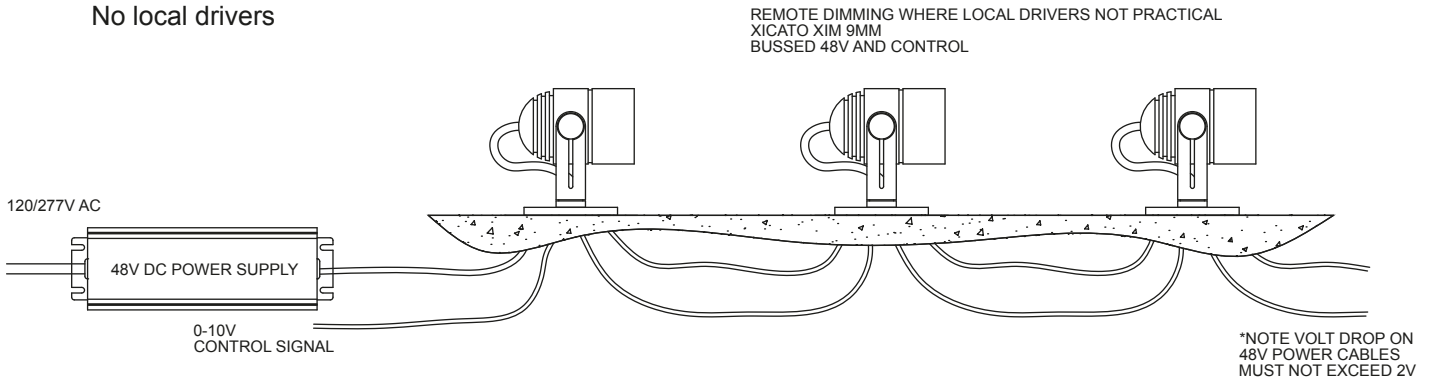

STX2.50

Applications

Remote dimming
No local drivers