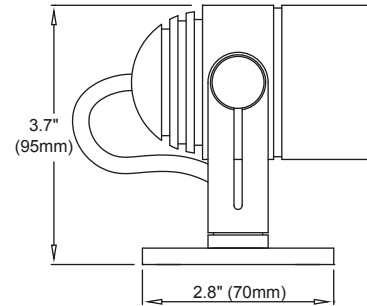

# STX2.50

Surface mount lockable power LED spotlight using Xicato Module.

- Materials: Aluminum
- Color Temp: 2700K, 3000K, 3500K or 4000K
- Lamp: Xicato XTM or XIM 9mm LES LED Module
- Output: Please see table on second page. \*Vibrant Series only available for 3000K\*
- CRI Ra: ≥80 or ≥95 Artist
- Optics: 2"Ø (50mm) optics. Please refer to the table on the second page for beam options and ordering information. Takes two accessories.
- Finish: White (Standard) Pure White RAL 9010 30% gloss  
Black (Standard) Powdercoat Matte Black 5% gloss  
Custom paint and anodized finishes available
- Dimming: XIM 0-10V  
XTM EldoLED 0-10V, DMX, Integral or Dual Dim
- Supply: XIM 48V DC  
XTM Constant current remote driver
- Locking: 2.5mm Allen key required
- Available Tilt: ± 120°
- Weight: 0.88" (0.4kg)
- Accessories: Please refer to the table on the second page for lenses, louvers and accessories. Barn door and wall washing attachments are also available.