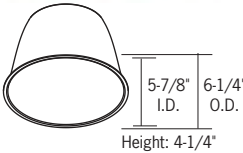

R6 Series

6" LED Recessed Downlight Trims

Trimless Options

Important Notes: Trimless option requires use of accessory mud frame (**MF6** – ordered separately).
Trimless option CANNOT be used on Remodel (R6RM) style housings.
Trimless option CANNOT be used with RSA6L Slope Ceiling Adapters.
Trimless option for use with 1/2" - 1" ceiling thicknesses only.