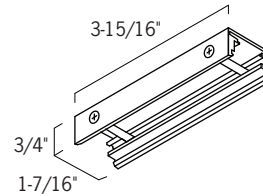

E2CD-A

0-10V Dimming Track System Suspension Accessories

Multiple Location Feed Canopy Cover

E2CD-A40-(B,P,S)

Pendant Clip

E2CD-A46-(B,P,S)

For Suspension by Steel Wire or Pendant Rod. Includes Lock Nut 3/8 IPS Material. Aluminum Anodized or Powder Coated.

End Feed Canopy Cover

E2CD-A41-(B,P,S)

Mechanical Coupler

E2CD-A47-(B,P,S)

For Suspension by Steel Wire or Pendant Rod. Includes Lock Nut 3/8 IPS Material. Aluminum Anodized or Powder Coated.

Mid-Feed Canopy Cover

E2CD-A42-(B,P,S)

Pendant Clip

E2CD-A48-(B,P,S)

For Positioning Over End Feed.

5" Support Canopy Kit for Pendant Rod

E2CD-A43-(B,P)

Does Not Include Rod

T-Bar Mounting Clip

E2CD-A49-U

For Use With 5/16" T-Grid System.

Pendant Rod

Other Lengths Available, Consult Factory. To Be Used with Pendant Clips.

- E2CD-A44-24-(B,P)** - 2Ft. Rod
- E2CD-A44-48-(B,P)** - 4Ft. Rod
- E2CD-A44-96-(B,P)** - 8Ft. Rod