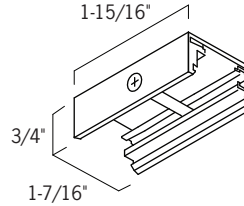

E2CD-A

0-10V Dimming Track System Suspension Accessories

Multiple Location Feed Canopy Cover

E2CD-A40-(B,P,S)

Pendant Clip

E2CD-A46-(B,P,S)

For Suspension by Steel Wire or Pendant Rod. Includes Lock Nut 3/8 IPS Material. Aluminum Anodized or Powder Coated.

End Feed Canopy Cover

E2CD-A41-(B,P,S)

Mechanical Coupler

E2CD-A47-(B,P,S)

For Suspension by Steel Wire or Pendant Rod. Includes Lock Nut 3/8 IPS Material. Aluminum Anodized or Powder Coated.

Mid-Feed Canopy Cover

E2CD-A49-U

For Use With 5/16" T-Grid System.

Pendant Rod

Other Lengths Available, Consult Factory. To Be Used with Pendant Clips.

- E2CD-A44-24-(B,P)** - 2Ft. Rod
- E2CD-A44-48-(B,P)** - 4Ft. Rod
- E2CD-A44-96-(B,P)** - 8Ft. Rod