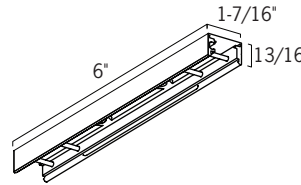

E2CD-A

0-10V Dimming Track System Suspension Accessories

Multiple Location Feed Canopy Cover

E2CD-A40-(B,P,S)

Pendant Clip

E2CD-A46-(B,P,S)

For Suspension by Steel Wire or Pendant Rod. Includes Lock Nut 3/8 IPS Material. Aluminum Anodized or Powder Coated.

End Feed Canopy Cover

E2CD-A41-(B,P,S)

Mechanical Coupler

E2CD-A47-(B,P,S)

For Suspension by Steel Wire or Pendant Rod. Includes Lock Nut 3/8 IPS Material. Aluminum Anodized or Powder Coated.

Mid-Feed Canopy Cover

E2CD-A42-(B,P,S)

Pendant Clip

E2CD-A48-(B,P,S)

For Positioning Over End Feed.

5" Support Canopy Kit for Pendant Rod

E2CD-A43-(B,P)

Does Not Include Rod

T-Bar Mounting Clip

E2CD-A49-U

For Use With 5/16" T-Grid System.

Pendant Rod

Other Lengths Available, Consult Factory. To Be Used with Pendant Clips.

- E2CD-A44-24-(B,P)** - 2Ft. Rod
- E2CD-A44-48-(B,P)** - 4Ft. Rod
- E2CD-A44-96-(B,P)** - 8Ft. Rod