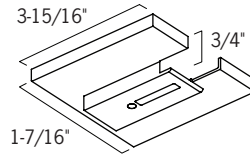

E2CD-A

0-10V Dimming Track System Suspension Accessories

Multiple Location Feed Canopy Cover

E2CD-A40-(B,P,S)

Pendant Clip

E2CD-A46-(B,P,S)

For Suspension by Steel Wire or Pendant Rod. Includes Lock Nut 3/8 IPS Material. Aluminum Anodized or Powder Coated.

End Feed Canopy Cover

E2CD-A41-(B,P,S)

Mechanical Coupler

E2CD-A47-(B,P,S)

For Suspension by Steel Wire or Pendant Rod. Includes Lock Nut 3/8 IPS Material. Aluminum Anodized or Powder Coated.

Mid-Feed Canopy Cover

E2CD-A49-U

For Use With 5/16" T-Grid System.

Pendant Rod

Other Lengths Available, Consult Factory. To Be Used with Pendant Clips.

- E2CD-A44-24-(B,P)** - 2Ft. Rod
- E2CD-A44-48-(B,P)** - 4Ft. Rod
- E2CD-A44-96-(B,P)** - 8Ft. Rod