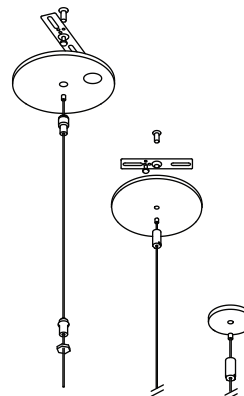

Pendant Cable and Canopy Kit