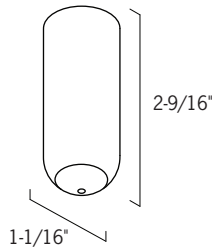

E2CD-A

0-10V Dimming Track System Suspension Accessories

Pendant Canopy Kit

Includes Canopy and Coupler. Does Not Include Cable.

- **E2CD-A53-P** - 2" Support Canopy Kit
- **E2CD-A54-P** - 5" Support Canopy Kit
- **E2CD-A55-P** - 5" Support/Feed Canopy Kit

Cable Loop Assembly

- **E2CD-A56-48-U** - 4 Ft. Cable Assembly
- **E2CD-A56-96-U** - 8 Ft. Cable Assembly
- **E2CD-A56-144-U** - 12 Ft. Cable Assembly
- **E2CD-A56-U** - No Cable
- **E2CD-A57-U** - 1000 Ft. Cable Roll

Mechanical Universal Hook

E2CD-A58-(B,P)
For Loads Up To 22 Lbs.

Cap for Universal Hook

E2CD-A59-(B,P,S)