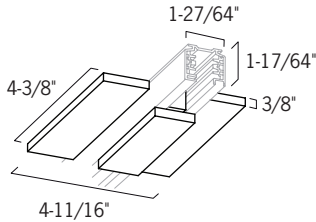

End Feed Canopy Cover

E2CD-A41-(B,P,S)

Mechanical Coupler

E2CD-A47-(B,P,S)

For Suspension by Steel Wire or Pendant Rod. Includes Lock Nut 3/8 IPS Material. Aluminum Anodized or Powder Coated.

Mid-Feed Canopy Cover

E2CD-A42-(B,P,S)

Pendant Clip

E2CD-A48-(B,P,S)

For Positioning Over End Feed.

5" Support Canopy Kit for Pendant Rod

E2CD-A43-(B,P)

Does Not Include Rod

T-Bar Mounting Clip

E2CD-A49-U

For Use With 5/16" T-Grid System.

Pendant Rod

Other Lengths Available, Consult Factory. To Be Used with Pendant Clips.

- E2CD-A44-24-(B,P)** - 2Ft. Rod
- E2CD-A44-48-(B,P)** - 4Ft. Rod
- E2CD-A44-96-(B,P)** - 8Ft. Rod