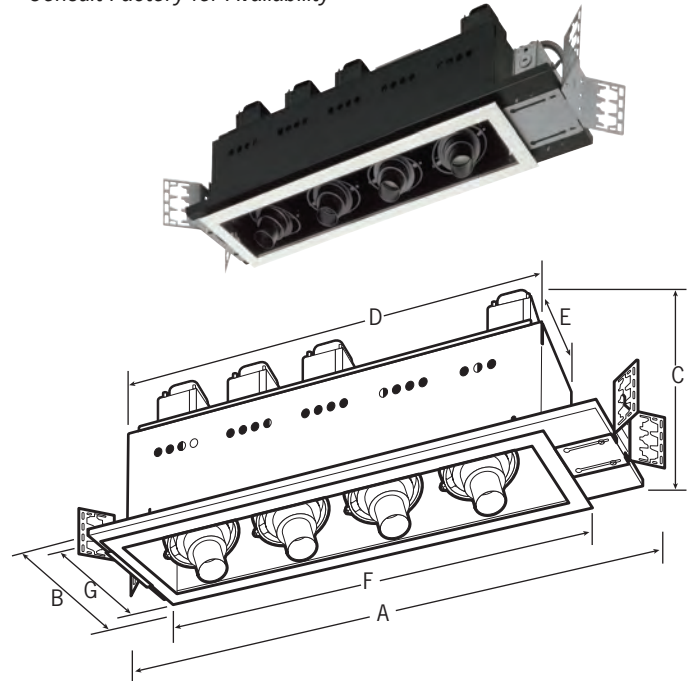

##### Listing

CSA Certified to UL Standards. Suitable for damp locations.

**DISCONTINUED ITEM:  
LIMITED INVENTORY**

Consult Factory for Availability

Model	Overall			Housing		Trim Edge = 1"		Ceiling Cut-Out		
	L (Min-Max*)	Width	Height	Length	Width	Length	Width	Length	Width	
	A	B	C**	D	E	F	G			
X1	19.69"	22.19"	8.50"	7.56"	10.16"	5.33"	6.73"	6.73"	6.36"	5.52"
X2	23.98"	26.48"	8.50"	7.56"	14.45"	5.33"	15.39"	6.73"	14.96"	5.52"
X3	27.91"	30.41"	8.50"	7.56"	18.38"	5.33"	19.69"	6.73"	18.89"	5.52"
X4	32.48"	34.98"	8.50"	7.56"	22.95"	5.33"	23.98"	6.73"	23.46"	5.52"
X5	32.48"	34.98"	8.50"	9.65"	22.95"	5.33"	23.98"	6.73"	23.46"	5.52"