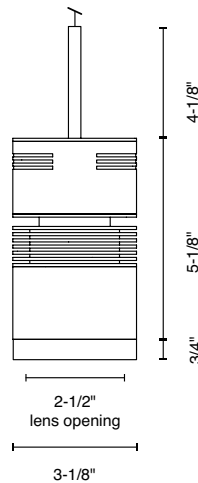

SURFACE
ELV

PENDANT WITH CRO