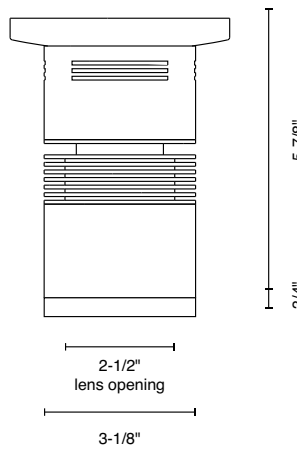

GEO

SURFACE WITH CRO
ELV