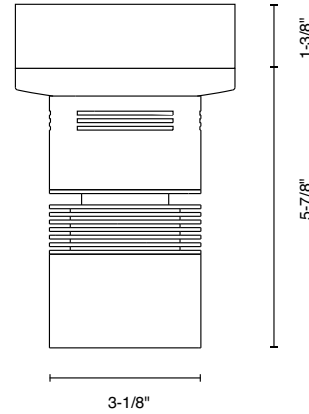

SURFACE
10V