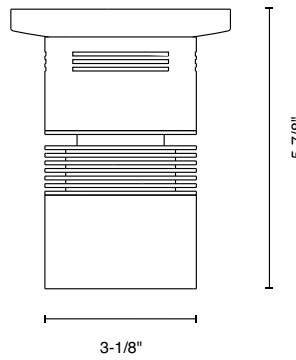

MOUNTING OPTIONS

Mounting Options

- **S** surface mount
- **P** pendant
- **ECOBK** 700/HALO black
- **ECOSV** 700/HALO matte chrome
- **ECOWH** 700/HALO white
- **GEOBK** 710 black
- **GEOSV** 710 matte chrome
- **GEOWH** 710 white

ECO/HALO

P (ELV)

P (10V)

PENDANT