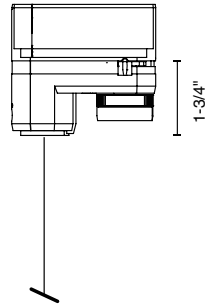

MOUNTING OPTIONS

Mounting Options

- **S** surface mount
- **P** pendant
- **ECOBK** 700/HALO black
- **ECOSV** 700/HALO matte chrome
- **ECOWH** 700/HALO white
- **GEOBK** 710 black
- **GEOSV** 710 matte chrome
- **GEOWH** 710 white

ECO/HALO

P (ELV)

P (10V)

PENDANT