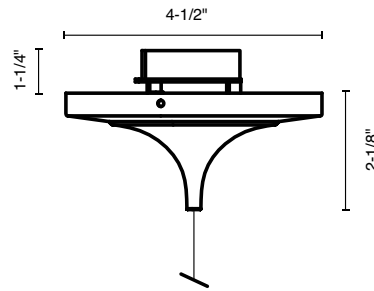

MOUNTING OPTIONS

Mounting Options

- **S** surface mount
- **P** pendant
- **ECOBK** 700/HALO black
- **ECOSV** 700/HALO matte chrome
- **ECOWH** 700/HALO white
- **GEOBK** 710 black
- **GEOSV** 710 matte chrome
- **GEOWH** 710 white

ECO/HALO

P (ELV)

P (10V)

PENDANT