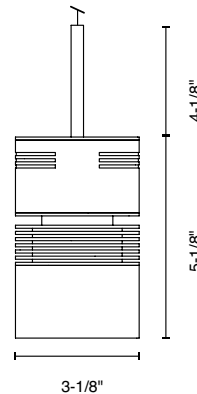

MOUNTING OPTIONS

Mounting Options

- **S** surface mount
- **P** pendant
- **ECOBK** 700/HALO black
- **ECOSV** 700/HALO matte chrome
- **ECOWH** 700/HALO white
- **GEOBK** 710 black
- **GEOSV** 710 matte chrome
- **GEOWH** 710 white

ECO/HALO

P (ELV)

P (10V)

PENDANT