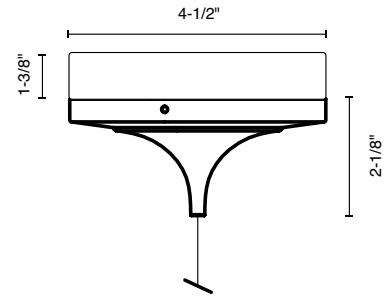

MOUNTING OPTIONS

Mounting Options

- **S** surface mount
- **P** pendant
- **ECOBK** 700/HALO black
- **ECOSV** 700/HALO matte chrome
- **ECOWH** 700/HALO white
- **GEOBK** 710 black
- **GEOSV** 710 matte chrome
- **GEOWH** 710 white

ECO/HALO

P (ELV)

P (10V)

PENDANT