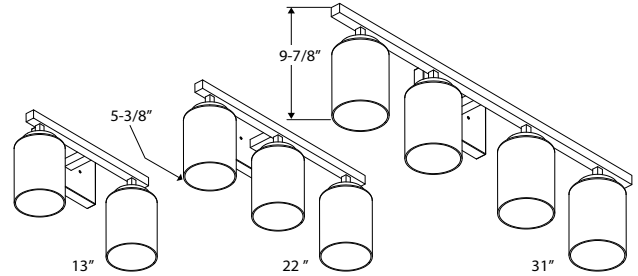

4904
120V

Catalog #:		Type
Project:		Date
Prepared by:		

2 - 4 LED Vanity Light

2 - 4 LED Vanity Light

DESCRIPTION

See yourself in the best light with the 4904 Series LED Vanity Light. This stylish vanity ranges from 2-light to 4-light configurations, is damp location rated, energy efficient, and powerful enough to light up even the darkest bathrooms.

DESIGN FEATURES

Construction

- Heavy duty, steel construction
- Clear lens completely covers and protects LEDs
- Frosted opal glass

Electrical

- Operating voltage AC120V-60Hz
- Triac dimmable
- Suitable for use in damp locations
- 50,000 hour projected life

2-Light	15W	1050lm
3-Light	24W	1755lm
4-Light	30W	2110lm

- Available in 3000K
- 83 CRI
- Lamp: Light Emitting Diode

Installation

- Quick and easy, one-person wall mount installation
- Fixture can be mounted with glass shades facing up or down
- Back plate is 5" x 6" and will accommodate most J-Boxes