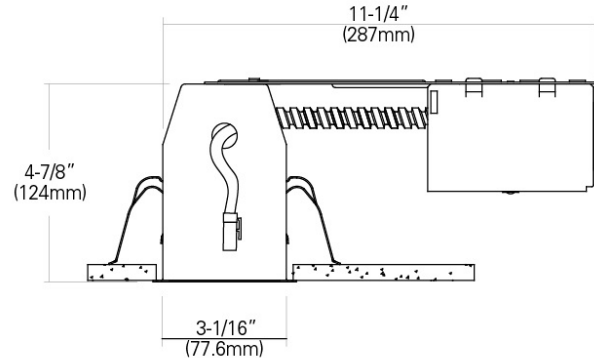

8317HR

120V

Catalog #:		Type
Project:		Date
Prepared by:		

3" LED IC Rated Remodel

DESCRIPTION

An ideal solution for efficiency, safety, and flexible design aesthetics. Designed for use in shallow ceiling applications with 2x6 ceiling joist. Balances efficiency and cost to bring you the options needed to complete a variety of residential, remodel or commercial projects with a reliable and modern LED down light solution.

DESIGN FEATURES

Electrical

- 10-100% TRIAC dimmable for most of leading and trailing edge LED, incandescent & low voltage dimmer switches

Housing

- Sturdy steel construction
- Suitable for use in remodel applications
- 4-7/8" height allows use in 2"X 6" joist construction
- Adjusts to accommodate up to 1-1/4" ceiling thickness
- IC Rated for direct contact with insulation

Junction Box

- J-Box is listed for through-branch circuit wiring (4in - 4out) and five 1/2" knockouts
- 3-port quick connectors pre-installed in all J-boxes

Dimensions

- Size: H 4-7/8" x L 11-1/4" x W 3-1/16"
- Aperture: 3-1/16"

Certifications

- cCSAus listed for damp locations
- Energy Star approved & listed for trims 8824 & 8825
- 5 year limited warranty