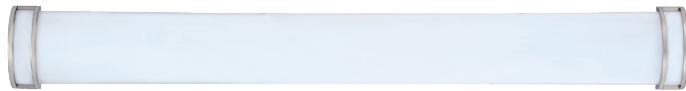

4906 Series

120V

Catalog #:		Type
Project:		Date
Prepared by:		

LED Linear Vanity Light

4906-18

4906-24

4906-36

4906-48

LED Linear Vanity Light

DESCRIPTION

See yourself in the best light with the 4906 Series LED Vanity Light - the perfect balance between LED energy efficiency and attractive modern style. This vanity will instantly update the decor in your bath or powder room and adds a sophisticated finishing touch.

DESIGN FEATURES

Construction

- Durable steel construction
- Opal acrylic lens for uniform light distribution

Electrical

- 120V
- Dimmable TRIAC, 10-100%
- 50,000 hour projected life
- 3000K | 80 CRI
- Beam Angle: 120°
- **4906-18:** 20W | 1400 lms | PF = 0.9760
- **4906-24:** 23W | 1600 lms | PF = 0.9806
- **4906-36:** 28W | 2100 lms | PF = 0.9778
- **4906-48:** 35W | 2800 lms | PF = 0.9810

Certifications

- Energy Star Listed
- cETLus Listed for damp location
- 5 Year Limited Warranty

ORDERING GUIDE

Example: 4906BN-24

Model #	Finish	Length
4906		
4906	BN : Brushed Nickel	-18 : 18" length -24 : 24" length -36 : 36" length -48 : 48" length