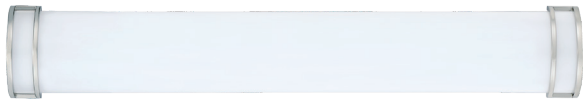

4906 Series

120V

Catalog #:		Type
Project:		Date
Prepared by:		

LED Linear Vanity Light

4906-18

4906-24

4906-36

4906-48

LED Linear Vanity Light

DESCRIPTION

See yourself in the best light with the 4906 Series LED Vanity Light - the perfect balance between LED energy efficiency and attractive modern style. This vanity will instantly update the decor in your bath or powder room and adds a sophisticated finishing touch.

DESIGN FEATURES

Construction

- Durable steel construction
- Opal acrylic lens for uniform light distribution

Electrical

- 120V
- Dimmable TRIAC, 10-100%
- 50,000 hour projected life
- 3000K | 80 CRI
- Beam Angle: 120°
- **4906-18:** 20W | 1400 lms | PF = 0.9760
- **4906-24:** 23W | 1600 lms | PF = 0.9806
- **4906-36:** 28W | 2100 lms | PF = 0.9778
- **4906-48:** 35W | 2800 lms | PF = 0.9810

Certifications

- Energy Star Listed
- cETLus Listed for damp location
- 5 Year Limited Warranty

ORDERING GUIDE

Example: 4906BN-24

Model #	Finish	Length
4906		
4906	BN : Brushed Nickel	-18 : 18" length -24 : 24" length -36 : 36" length -48 : 48" length