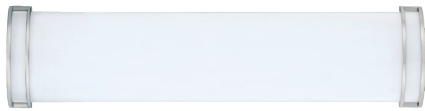

4906 Series

120V

Catalog #:		Type
Project:		Date
Prepared by:		

LED Linear Vanity Light

4906-18

4906-24

4906-36

4906-48

LED Linear Vanity Light

DESCRIPTION

See yourself in the best light with the 4906 Series LED Vanity Light - the perfect balance between LED energy efficiency and attractive modern style. This vanity will instantly update the decor in your bath or powder room and adds a sophisticated finishing touch.

DESIGN FEATURES

Construction

- Durable steel construction
- Opal acrylic lens for uniform light distribution

Electrical

- 120V
- Dimmable TRIAC, 10-100%
- 50,000 hour projected life
- 3000K | 80 CRI
- Beam Angle: 120°
- **4906-18:** 20W | 1400 lms | PF = 0.9760
- **4906-24:** 23W | 1600 lms | PF = 0.9806
- **4906-36:** 28W | 2100 lms | PF = 0.9778
- **4906-48:** 35W | 2800 lms | PF = 0.9810