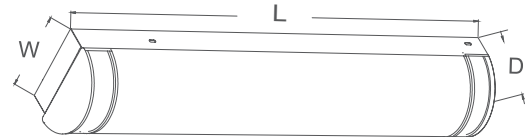

LED Linear Vanity Light

DESCRIPTION

See yourself in the best light with the 4906 Series LED Vanity Light - the perfect balance between LED energy efficiency and attractive modern style. This vanity will instantly update the decor in your bath or powder room and adds a sophisticated finishing touch.

DESIGN FEATURES

Construction

- Durable steel construction
- Opal acrylic lens for uniform light distribution

Electrical

- 120V
- Dimmable TRIAC, 10-100%
- 50,000 hour projected life
- 3000K | 80 CRI
- Beam Angle: 120°
- **4906-18:** 20W | 1400 lms | PF = 0.9760
- **4906-24:** 23W | 1600 lms | PF = 0.9806
- **4906-36:** 28W | 2100 lms | PF = 0.9778
- **4906-48:** 35W | 2800 lms | PF = 0.9810

Certifications

- Energy Star Listed
- cETLus Listed for damp location
- 5 Year Limited Warranty

ORDERING GUIDE

Example: 4906BN-24

Model #	Finish	Length
4906		
4906	BN : Brushed Nickel	-18 : 18" length -24 : 24" length -36 : 36" length -48 : 48" length

Dimensions

- **4906-18:** 18"L x 5-3/4"W x 4-3/4"H
- **4906-24:** 24"L x 5-3/4"W x 4-3/4"H
- **4906-36:** 36"L x 5-3/4"W x 4-3/4"H
- **4906-48:** 48"L x 5-3/4"W x 4-3/4"H

TEL: 800.937.6925 | Fax: 800.207.9509 | www.rplighting.com

Specifications and dimensions subject to change without notice.

10/13/2020

RP | LIGHTING • FANS