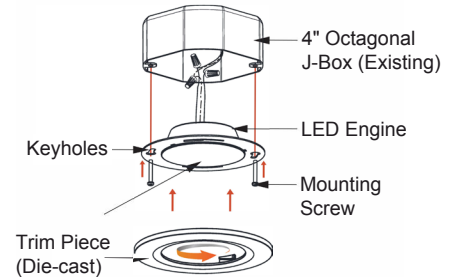

8708
120V

Catalog #:		Type
Project:		Date
Prepared by:		

4" LED Retrofit Kit

4" LED Retrofit Kit

DESCRIPTION

A multiple trim option downlight that is installed into a 4" octagonal j-box or retrofit into existing 4" housing. Making this trim an ideal choice for most residential environments.

DESIGN FEATURES

Construction

- Durable aluminum construction

Electrical

- 120V
- Triac dimmable
- 50,000 hour projected life
- Wattage: 11W
- Source lumens: 830lm, Delivered lumens: 650lm
- 90CRI
- Available in 3000K or 4000K
- Beam Angle: 110°
- Operating temperature: 14°F - 104°F

Installation

- Simple and easy installation - light engine and trim connects via twist and lock
- Installs in 4" Octagonal ceiling j-box (min 2" depth)
- IC Rated

Lens

- Polycarbonate diffuser

Finish

- Available in white (WH)

Additional Die Cast Trim Options

- 4-JBR-BK: Black
- 4-JBR-BN: Brushed Nickel

Dimensions

- 4-5/8" x 2-27/32" x 31/32"

Certifications

- cCSAus for use in wet locations
- Energy Star listed
- JA8 and State of California Title 24 Compliant
- 5 year limited warranty