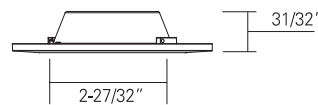

8708
120V

Catalog #:		Type
Project:		Date
Prepared by:		

4" LED Retrofit Kit

4" LED Retrofit Kit

DESCRIPTION

A multiple trim option downlight that is installed into a 4" octagonal j-box or retrofit into existing 4" housing. Making this trim an ideal choice for most residential environments.

DESIGN FEATURES

Construction

- Durable aluminum construction

Electrical

- 120V
- Triac dimmable
- 50,000 hour projected life
- Wattage: 11W
- Source lumens: 830lm, Delivered lumens: 650lm
- 90CRI
- Available in 3000K or 4000K
- Beam Angle: 110°
- Operating temperature: 14°F - 104°F

Installation

- Simple and easy installation - light engine and trim connects via twist and lock
- Installs in 4" Octagonal ceiling j-box (min 2" depth)
- IC Rated

Lens

- Polycarbonate diffuser

Finish

- Available in white (WH)

Additional Die Cast Trim Options

- 4-JBR-BK: Black
- 4-JBR-BN: Brushed Nickel

Dimensions

- 4-5/8" x 2-27/32" x 31/32"

Certifications

- cCSAus for use in wet locations
- Energy Star listed
- JA8 and State of California Title 24 Compliant
- 5 year limited warranty