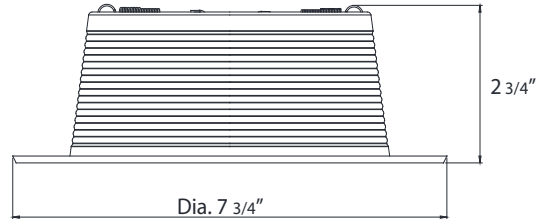

8510
120V

Catalog #:		Type
Project:		Date
Prepared by:		

6" Baffle Trim

6" Baffle Trim

DESCRIPTION

The 8510 is a 6" baffle trim that is an ideal solution when paired with the 8102HAQ/8102HR in any new construction project.

DESIGN FEATURES

Construction

- Durable metal construction
- Outer Dia. 7 3/4" x H 2 3/4"

Electrical

- 120V
- 50,000 hour projected life
- Medium Screw Base (E26)
- 26W CFL
- PAR38 LED Bulb 14W
- BR40 LED Bulb 10W