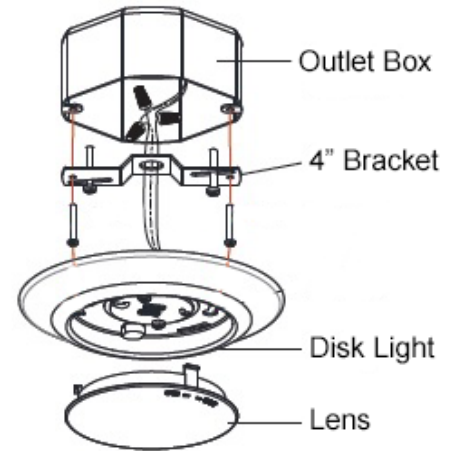

8569
120V-60Hz

Catalog #:		Type
Project:		Date
Prepared by:		

6" High-Lumen Low-Profile Disk Light with Flat Lens

6" Disk Light with Flat Lens

DESCRIPTION

The 8569 is a 6" High-Lumen Low-Profile Disk Light with Flat Lens that is a quick, easy, and affordable way to upgrade to an energy efficient LED down light solution, a ideal choice for most any residential or light-commercial environment.

DESIGN FEATURES

Construction

- Durable steel construction
- Frosted plastic lens

Electrical

- 120V-60Hz
- Dimmable TRIAC - 10-100%
- 50,000 hour projected life
- 15W, 1042lms delivered, 1240lms source
- 80CRI
- Available in 3000K and 4000K
- Beam Angle: 90.5°

Installation

- Mounting bracket included for installation in 3" and 4" J-Box applications
- Retrofit option available for installation in recessed housing with tension springs

Dimensions

- 7 3/8" W x 1" H