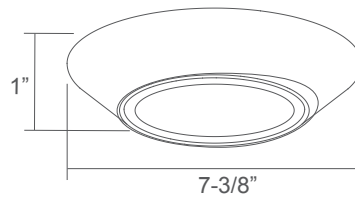

8569
120V-60Hz

Catalog #:		Type
Project:		Date
Prepared by:		

6" High-Lumen Low-Profile Disk Light with Flat Lens

6" Disk Light with Flat Lens

DESCRIPTION

The 8569 is a 6" High-Lumen Low-Profile Disk Light with Flat Lens that is a quick, easy, and affordable way to upgrade to an energy efficient LED down light solution, a ideal choice for most any residential or light-commercial environment.

DESIGN FEATURES

Construction

- Durable steel construction
- Frosted plastic lens

Electrical

- 120V-60Hz
- Dimmable TRIAC - 10-100%
- 50,000 hour projected life
- 15W, 1042lms delivered, 1240lms source
- 80CRI
- Available in 3000K and 4000K
- Beam Angle: 90.5°

Installation

- Mounting bracket included for installation in 3" and 4" J-Box applications
- Retrofit option available for installation in recessed housing with tension springs

Dimensions

- 7 3/8" W x 1" H