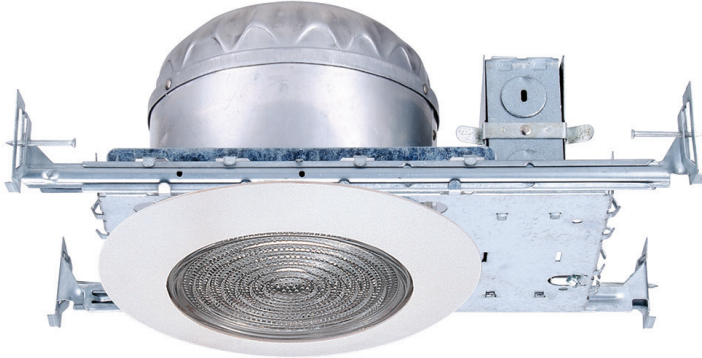

8104HICA

120V-60Hz

Catalog #:		Type
Project:		Date
Prepared by:		

6" IC Airtight Shallow Frame-In

DESCRIPTION

An ideal solution for use where vertical installation space is limited to 2"x6" construction. The 8104HICA housing balances power, efficiency and cost to bring you the options needed to complete a variety of residential or commercial projects with a reliable and modern down light solution.

DESIGN FEATURES

Electrical

- 120V-60Hz
- Incandescent, 75W Max
- Self-ballasted CFL 23W max

Housing

- Incandescent, 75W max
- Sturdy aluminum construction
- Suitable for use in new construction applications
- IC Rated for direct contact with batt type fiberglass insulation
- Thermally protected against improper lamping
- 5-1/2" height allows use in 2" x 6" joist construction
- Adjustable socket bracket plate for proper positioning of different lamp types
- Adjusts to accommodate up to 1-1/4" ceiling thickness

Bar Hanger

- Pre-installed bar hangers allow the housing to be positioned at any point within 24" joist span
- Pre-installed captive nails on bar hangers
- Bar hangers can be turned 90° on the plaster frame
- Bar hangers are designed to fit T-bar spine without additional clamps for use in drop ceilings

Dimensions (H x L x W)

- 5-1/2" x 9-3/8" x 7"
- Aperture: 6-1/4"

Certifications

- cETLus certified for damp location and feed through wire
- 1 year limited warranty
- Meets Washington's State energy code for restricted airflow