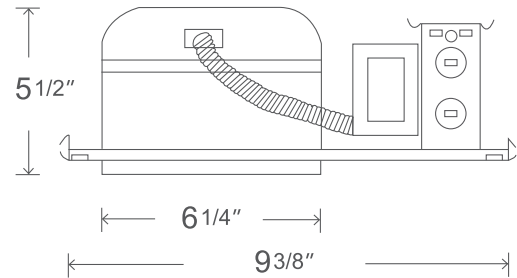

8104HICA

120V-60Hz

Catalog #:		Type
Project:		Date
Prepared by:		

6" IC Airtight Shallow Frame-In

DESCRIPTION

An ideal solution for use where vertical installation space is limited to 2"x6" construction. The 8104HICA housing balances power, efficiency and cost to bring you the options needed to complete a variety of residential or commercial projects with a reliable and modern down light solution.

DESIGN FEATURES

Electrical

- 120V-60Hz
- Incandescent, 75W Max
- Self-ballasted CFL 23W max

Housing

- Incandescent, 75W max
- Sturdy aluminum construction
- Suitable for use in new construction applications
- IC Rated for direct contact with batt type fiberglass insulation
- Thermally protected against improper lamping
- 5-1/2" height allows use in 2" x 6" joist construction
- Adjustable socket bracket plate for proper positioning of different lamp types
- Adjusts to accommodate up to 1-1/4" ceiling thickness

Junction Box

- J-box is listed for through-branch circuit wiring (4in – 4out), with seven 1/2" knockouts and four non-metallic cable knockouts with strain clamps
- 3-port quick connectors pre-installed in all J-boxes

Dimensions (H x L x W)

- 5-1/2" x 9-3/8" x 7"
- Aperture: 6-1/4"

Certifications

- cETLus certified for damp location and feed through wire
- 1 year limited warranty
- Meets Washington's State energy code for restricted airflow