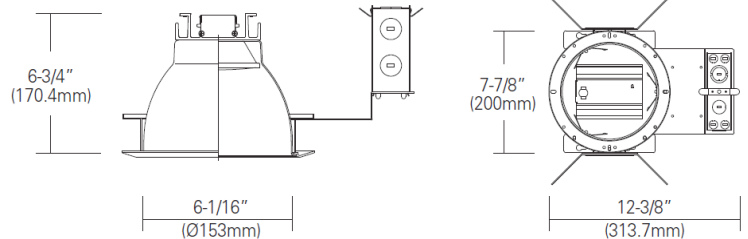

8124H

120V-277V Universal Voltage

Catalog #:		Type
Project:		Date
Prepared by:		

6" LED Architectural Housing

8124

6" LED Architectural Housing

DESCRIPTION

An ideal solution for efficiency, safety, and flexible design aesthetics. The 8124H housing - frame/module/trim combo balances power, efficiency and cost to bring you the options needed to complete a variety of residential or commercial projects with a reliable and modern LED down light solution.

Housing

- 14W, 23W, 30W, or 43W power options
- Sturdy aluminum construction
- Suitable for use in new construction applications
- 6-3/4" height allows for use in 2" x 8" joist construction

Junction Box

Dimensions

- Size: 12-3/8" x 7-7/8" x 6-3/4"
- Aperture: 6-1/16"

Option

- 8096B — Two Piece Bar Hangers 24" Joist Span

Emergency Option

- 8122H-__-__-EM

Certifications

- Energy Star - 3000K & 4000K Only
- cCSAus
- 5 year limited warranty