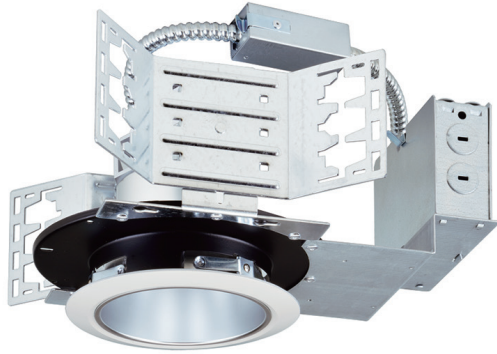

8124H

120V-277V Universal Voltage

Catalog #:		Type
Project:		Date
Prepared by:		

6" LED Architectural Housing

8124

6" LED Architectural Housing

DESCRIPTION

An ideal solution for efficiency, safety, and flexible design aesthetics. The 8124H housing - frame/module/trim combo balances power, efficiency and cost to bring you the options needed to complete a variety of residential or commercial projects with a reliable and modern LED down light solution.

DESIGN FEATURES

Electrical

- 120V-277V Universal Voltage
- Triac & 0-10V dimming with integral driver
- Suitable for use in wet locations when used with 8653WH
- 50,000 hour projected life
- Beam angle 60°
- 14W, 1150lms | 23W, 1950lms | 30W, 2720lms | 45W, 3640lms
- Available in 3000K, 3500K, 4000K

Housing

- 14W, 23W, 30W, or 43W power options
- Sturdy aluminum construction
- Suitable for use in new construction applications
- 6-3/4" height allows for use in 2" x 8" joist construction

Junction Box

- Listed for through branch circuit wiring and includes five (5) 3/4" knockouts
- Easy access plate for quick wiring

Bar Hanger

- Heavy-gauge butterfly brackets provide flexible mounting options including EMT conduit, C-channel, and bar hanger
- Bar hanger sold separately
- Allows for precise placement of fixture