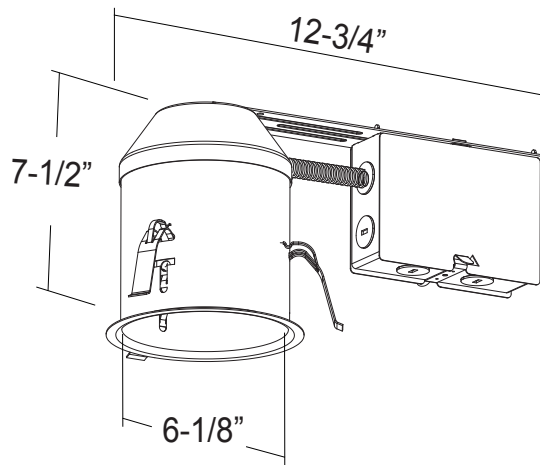

8115HRA

120V-277V Universal Voltage

Catalog #:		Type
Project:		Date
Prepared by:		

6" LED IC Airtight Remodel

DESCRIPTION

An ideal solution for efficiency, safety, and flexible design aesthetics. The 8115HRA LED remodel housing is for use in shallow ceilings where 2"x8" joist construction is used and can be in direct contact with ceiling insulation. This 8115HRA balances efficiency and cost to bring you the options needed to complete a variety of residential or commercial projects with a reliable and modern LED down light solution.

DESIGN FEATURES

Electrical

- Voltage: 120V with 120V trims
- Voltage: 277V with 277V trim
- Suitable for use in wet location and feed through wiring
- Dimmable compatible with conventional dimming systems
- Suitable for use in damp locations, wet locations when used with 8563, 8523, and 8568 trims
- Trims include E-26 socket adapter for retro fit use

Dimensions

- 12-3/4" x 6-1/8" x 7-1/2"
- Aperture: 6-3/8"

Certifications

- 5 year limited warranty
- cETLus for wet location
- Meets Washington State energy code for restricted air flow requirements

8115HRA