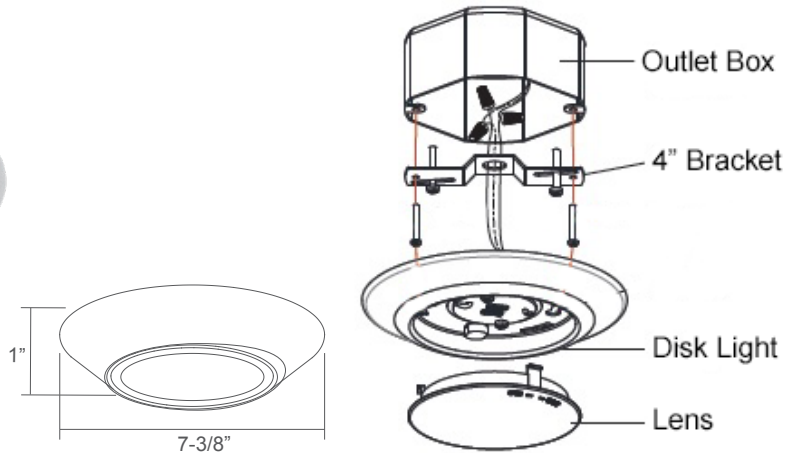

8538
120V-60Hz

Catalog #:		Type
Project:		Date
Prepared by:		

6" Low-Profile Disk Light with Flat Lens

6" Disk Light with Flat Lens

DESCRIPTION

A 6" low-profile LED disk light with a flat lens that is an affordable, attractive and versatile solution for a LED down light. Save on the cost of a can, suitable for J-box installations. Appropriate for use in wet locations, this is a great choice for most any residential or light-commercial application.

DESIGN FEATURES

Construction

- Durable steel construction
- Frosted plastic lens
- Suitable for use in wet locations

Electrical

- 120V-60Hz
- Triac dimmable
- Suitable for use in wet locations
- 50,000 hour projected life
- 15W | 835lms
- 90CRI
- Available in 3000K and 4000K

Installation

- Simple and easy J-box or 6" recessed housing installation

Finish

- Available in White, Black, Oil Rubbed Bronze, and Brushed Nickel

Dimensions

- Height: 1" x Width: 7-3/8"

Certifications

- cCSAus
- JA8 and State of California Title 24 Compliant
- Energy Star rated
- 5 year limited warranty
- Suitable for use in closets when installed in accordance to NEC Section 410.16 (C)(1)