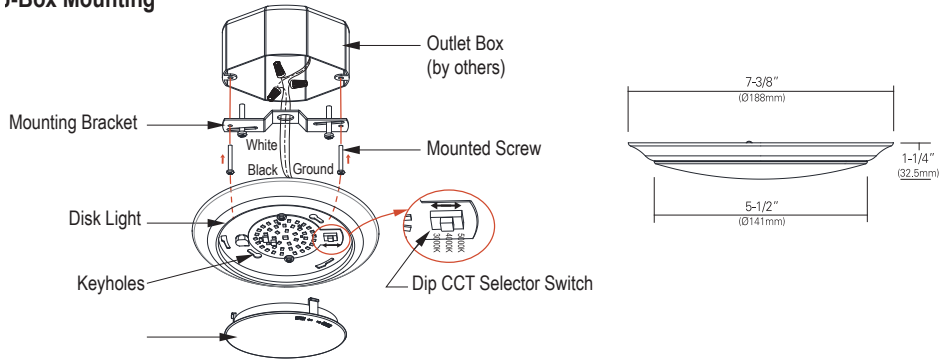

8557__-90-345
120V

Catalog #:		Type
Project:		Date
Prepared by:		

6" LED Low-Profile Disc Light, CCT Selectable

J-Box Mounting

DESCRIPTION

The 8557WH-90-345 is a 6" LED Low-Profile Disc Light that combines 3 CCTs in one product for retrofit and new construction applications, and suitable for use in wet locations. Designed to use in either a direct 3" or 4" J-Box installation.

DESIGN FEATURES

Construction

- Durable steel construction
- Hard gauge metal back plate and the heat sink to facilitate heat dissipation

Electrical

- Available in 120V
- Dimmable TRIAC, 10-100%
- 50,000 hour projected life
- 15W, 90 CRI
- 1073lms source / 890lms delivered @ 3K
- 1212lms source / 996lms delivered @ 4K
- 1185lms source / 969lms delivered @ 5K
- CCT Selectable: 3000K, 4000K, 5000K

Installation

- Mounting bracket fits most 3/O (3") or 4/O (4") j-box applications

Dimensions

- 7-3/8" x 1-1/4"

Lens

- Frosted polycarbonate lens protects LEDs and provides a uniform distribution of light

Certifications

Specifications and dimensions subject to change without notice.

8/12/2020 R1

6" CCT Selectable Disc Light