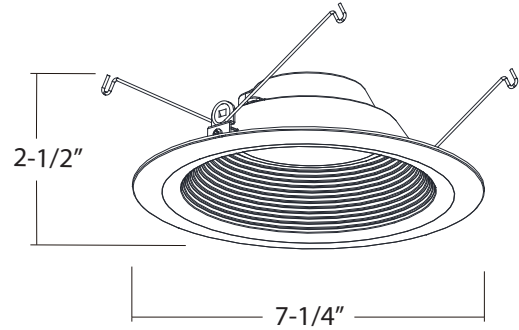

## 6" LED Module/Baffle Trim, High Output

6" LED Module/Baffle Trim

### DESCRIPTION

The 8568 is a 6" High-Lumen Recessed LED Module that is a quick, easy, and affordable way to upgrade to an energy efficient LED down light solution. Flexible for use in both retrofit and new construction applications, and suitable for use in wet locations, this is a ideal choice for most any residential or light-commercial environment.