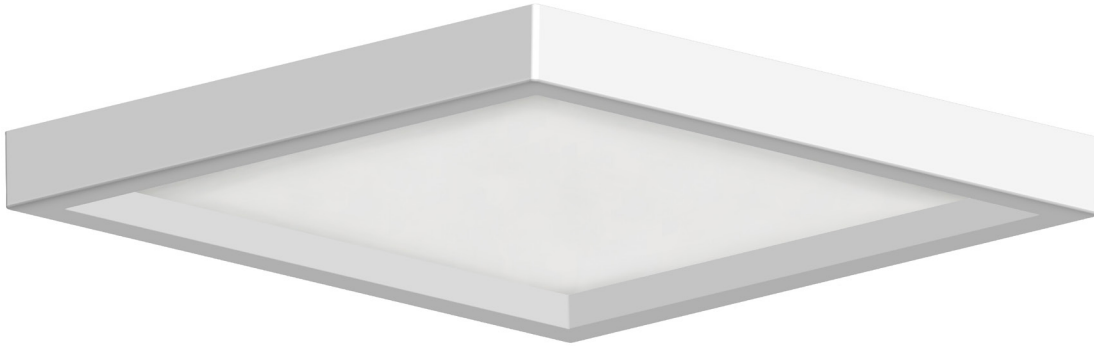

8548
120V

Catalog #:		Type
Project:		Date
Prepared by:		

6" Low-Profile Square Ceiling Mount

DESCRIPTION

The LED low-profile surface mount light that is an affordable, attractive and versatile solution for a LED down light. Save on the cost of a can, suitable for J-box installations. Appropriate for use in wet locations, this is a great choice for most any residential or light-commercial application.

DESIGN FEATURES

Construction

- 1-1/4" Slim profile
- Durable steel construction
- Frosted plastic lens

Electrical

- 120V-60Hz
- Triac dimmable
- Suitable for use in wet locations
- 50,000 hour projected life
- 15W | 907lm | 60.47lm/W | 91CRI
- Power Factor: 0.98
- Available in 3000 or 4000K

Installation

- Simple and easy installation 4° J-box

Lens

- Frosted plastic lens diffuses glare and maximizes output

Finish

- Available in black, brushed nickel, oil rubbed bronze, or white

Certifications

- Energy Star
- cCSAus listed
- 5 year limited warranty
- Suitable for use in closets when installed in accordance to NEC Section 410.16 (C)(1)