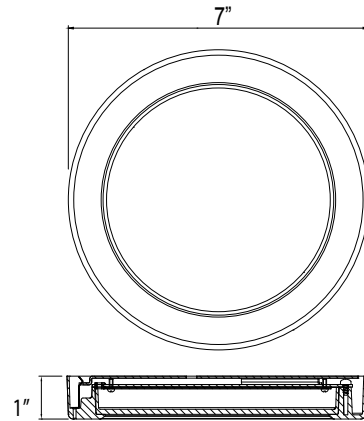

8539
120V

Catalog #:		Type
Project:		Date
Prepared by:		

7" High-lumen Slim Round Disk

DESCRIPTION

The high-lumen Slim Round LED Disk Light that is an affordable, attractive and versatile solution for an LED down light. Suitable for use in wet locations, this is a great choice for most any residential or light-commercial application.

DESIGN FEATURES

Construction

- 1" Slim profile
- Durable steel construction
- Frosted plastic lens

Electrical

- 120V-60Hz
- Triac dimmable
- Suitable for use in wet locations
- 50,000 hour projected life
- 14W | 1050lm | 80CRI
- Available in 3000K