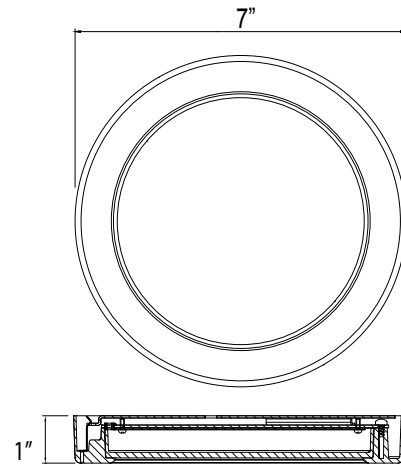

8536
120V

Catalog #:		Type
Project:		Date
Prepared by:		

7" LED Slim Round Disk

DESCRIPTION

A slim round LED Disk light that is an affordable, attractive and versatile solution for an LED down light. Suitable for use in wet locations, this is a great choice for most any residential or light-commercial application.

DESIGN FEATURES

Construction

- 1" Slim profile
- Durable steel construction
- Frosted plastic lens

Electrical

- 120V-60Hz
- Dimmable TRIAC, 10-100%
- 50,000 hour projected life
- 14W | 920lms | 90CRI
- Available in 3000K or 4000K