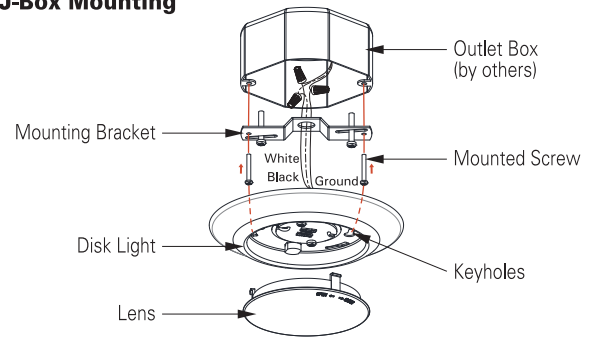

8554
120V

Catalog #:		Type
Project:		Date
Prepared by:		

9" LED Low-Profile Disk Light

J-Box Mounting

DESCRIPTION

The 8554 is a 9" LED Disk Light that makes upgrading to an energy efficient LED solution easier than ever. Flexible for use in both retrofit and new construction applications, and suitable for use in wet locations, this is an ideal choice for most any residential or light-commercial application.

DESIGN FEATURES

Construction

- Durable steel construction

Electrical

- Available in 120V | 277V available on special order
- Dimmable TRIAC, 10-100%
- 30W, 90 CRI
- 3000K: 2252lms *Source* | 1754lms *Delivered*
- 4000K: 2432lms *Source* | 1894lms *Delivered*
- Suitable for use in wet locations
- 50,000 hour projected life

Installation

- Mounting bracket fits most 4/O (4") j-box applications
- Dimensions: 9-1/2" Ø x 1-1/4" Height

Lens

- Frosted polycarbonate lens protects LEDs and provides a uniform distribution of light

Finish