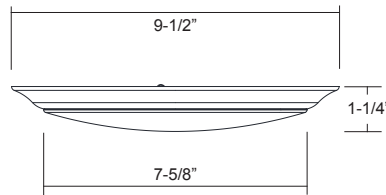

8554
120V

Catalog #:		Type
Project:		Date
Prepared by:		

9" LED Low-Profile Disk Light

J-Box Mounting

DESCRIPTION

The 8554 is a 9" LED Disk Light that makes upgrading to an energy efficient LED solution easier than ever. Flexible for use in both retrofit and new construction applications, and suitable for use in wet locations, this is an ideal choice for most any residential or light-commercial application.

DESIGN FEATURES

Construction

- Durable steel construction

Electrical

- Available in 120V | 277V available on special order
- Dimmable TRIAC, 10-100%
- 30W, 90 CRI
- 3000K: 2252lms *Source* | 1754lms *Delivered*
- 4000K: 2432lms *Source* | 1894lms *Delivered*
- Suitable for use in wet locations
- 50,000 hour projected life

Installation

- Mounting bracket fits most 4/O (4") j-box applications
- Dimensions: 9-1/2" Ø x 1-1/4" Height

Lens

- Frosted polycarbonate lens protects LEDs and provides a uniform distribution of light

Finish