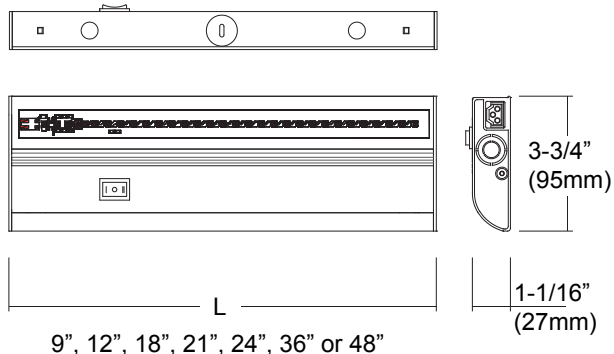

896 -2734 Series

120V-60Hz

Catalog #:		Type
Project:		Date
Prepared by:		

9", 12", 18", 21", 24", 36", & 48" Under Cabinet Light, Color Selectable

LED Under Cabinet Light

DESCRIPTION

This series offers three color temperature options in one product which adds a touch of warmth and elegance to any cabinet/counter top application. Low-profile, easy installation, energy efficient and maintenance free.

DESIGN FEATURES

Construction

- Aluminum body for ample heat sinking
- Hinged wiring trough
- Curved plastic lens

Electrical

- 120V-60Hz
- Dimmable TRIAC, 10-100%
- Linkable design - listed for both hardwire or plug-in
- 50,000 hour projected life
- CCT Selectable: 2700K, 3000K, 4000K

Installation

- Hinged wiring trough for easy access to wires
- Fast hard-wiring with snap-in connector
- 8966/8967: (1) 1/2" knockout located on the back side of housing
- 8968-72: (2) 1/2" knockouts located on the back side of housing

Lens

- Curved plastic lens directs light forward and down

Finish

- Finish: white (WH)

Available Accessories

- 6" Connector cord: 897CN-6
- 12" Connector cord: 897CN-12
- 24" Power cord: 897PC-24
- End-to-end connector: 897CN

Listing

- Energy Star listed
- cCSAus listed
- 5 year limited warranty

ORDERING		Example: 8966WH-2734
Model #	Finish	CCT
8966: 9" 8967: 12" 8968: 18" 8969: 21" 8970: 24" 8971: 36" 8972: 48"	WH : White	-2734 : 2700K, 3000K, 4000K

TEL: 800.937.6925 | Fax: 800.207.9509 | www.rplighting.com

Specifications and dimensions subject to change without notice.