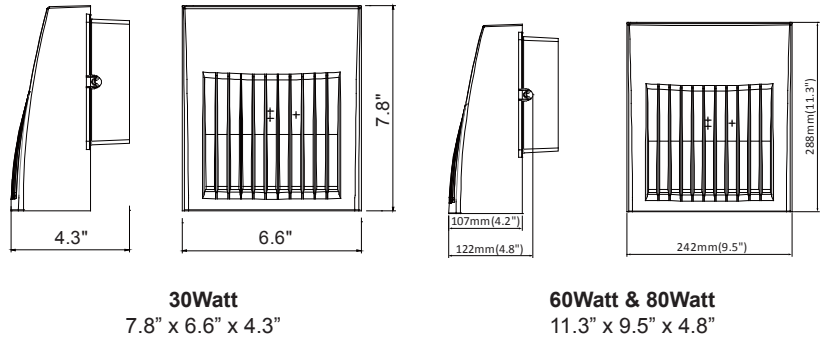

4432

Universal Voltage: 120-277V

Catalog #:		Type
Project:		Date
Prepared by:		

Adjustable LED Full-Cutoff Wall Pack

DESCRIPTION

Increase safety and security outside your building with the adjustable LED full-cutoff wall pack. A modern, minimal design, durable die-cast aluminum construction, and wet location rating make this an ideal wall pack for almost any application.

DESIGN FEATURES

Construction

- Fully sealed, durable die-cast aluminum
- Built-in photocell - Auto "on" at night | Auto "off" during the day

Electrical

- Universal Voltage: 120-277V
- Wattage options available
- Cooler operating temperature without driver
- Operating temperature: -4°F (-20°C) to 104°F (40°C)
- Stable driving current prevents inrush damage to circuit switches and modules
- Available in 80 CRI, 4000K and 5000K
- 100° beam angle

TEL: 800.937.6925 | Fax: 800.207.9509 | www.rplighting.com

Specifications and dimensions subject to change without notice.

4432

AC100-277V

Specification & Ordering

Model #	Dimensions (H x W x D)	Watts	Lumens
4432OB-30-4K	7.8" x 6.6" x 4.3"	30W	2827lms
4432OB-60-4K	11.3" x 9.5" x 4.8"	60W	6562lms
4432OB-80-4K	11.3" x 9.5" x 4.8"	80W	8404lms
4432OB-30-5K	7.8" x 6.6" x 4.3"	30W	2827lms
4432OB-60-5K	11.3" x 9.5" x 4.8"	60W	6562lms
4432OB-80-5K	11.3" x 9.5" x 4.8"	80W	8404lms